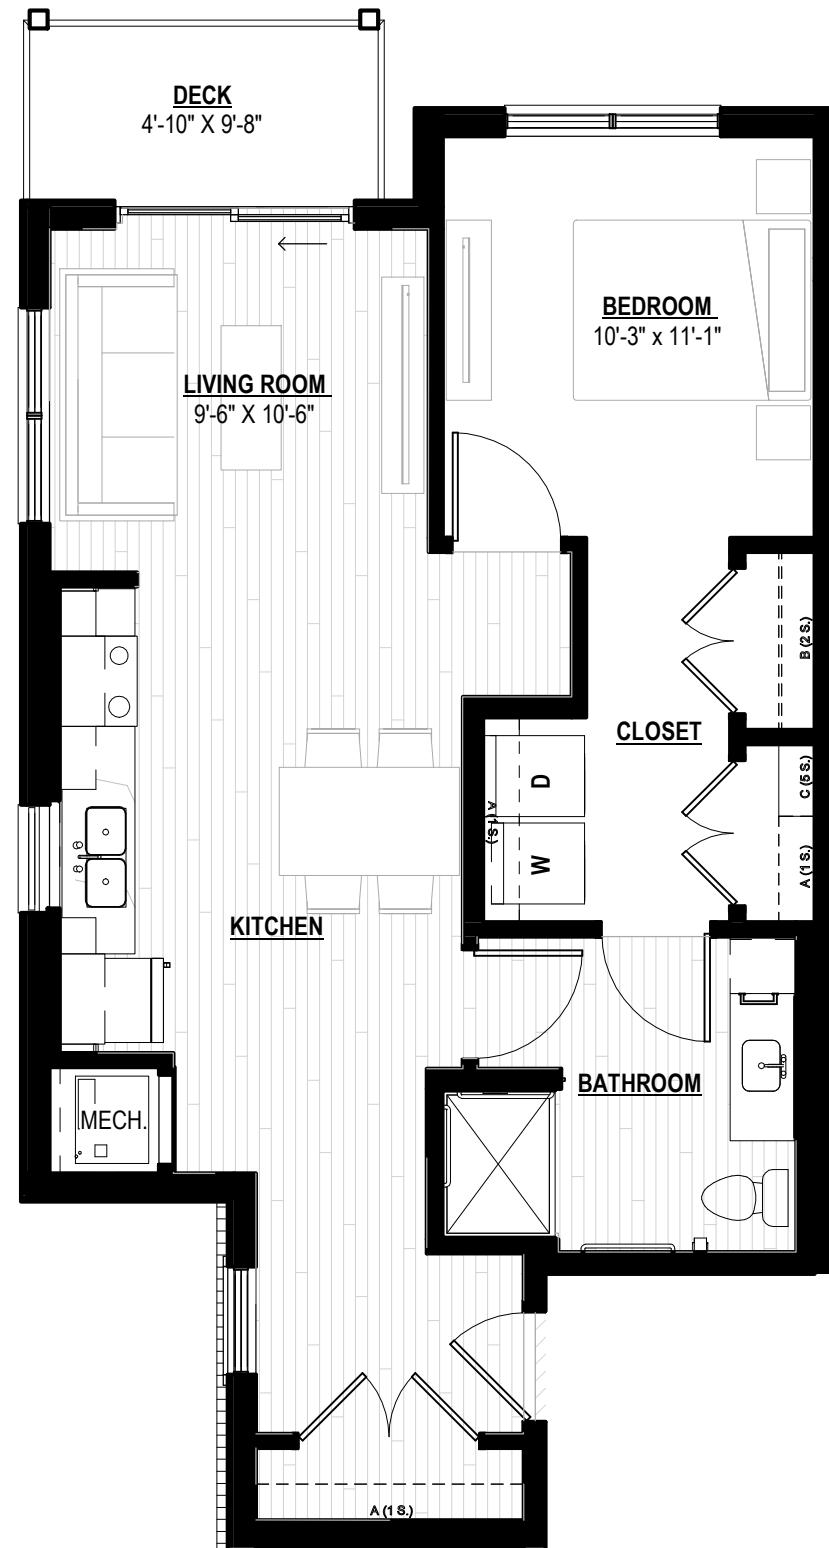

UNITS: 226D, 326D, 426D

## SUGAR MAPLE

ONE BED - INDEPENDENT LIVING APPROX. 705 SF

3/16" = 1'-0"

SCALE: 3/16" = 1'-0"