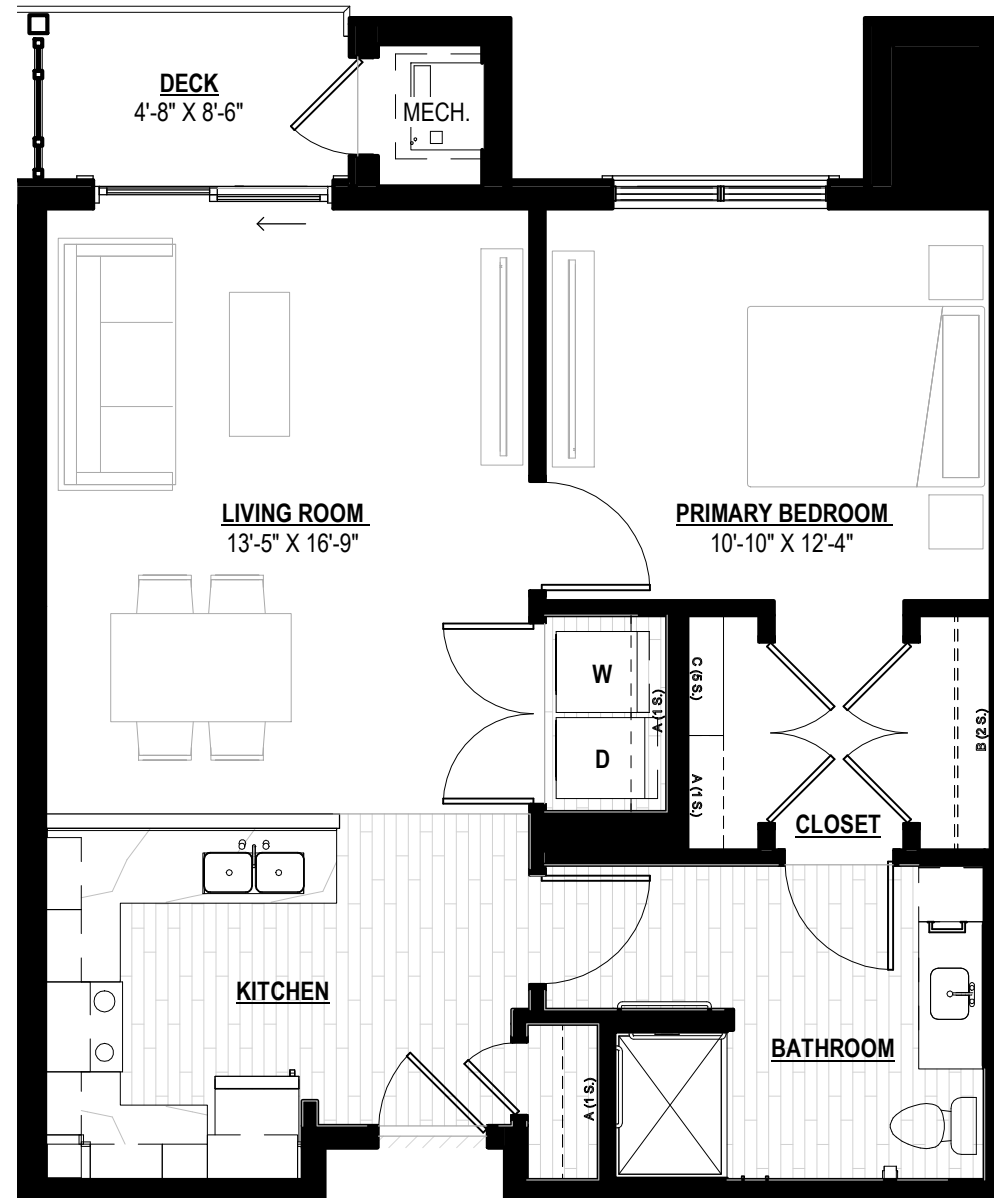

UNITS: 250B, 252B, 209C, 211C, 350B, 352B,
309C, 311C, 450B, 452B, 409C, 411C

MAPLE

ONE BEDROOM - INDEPENDENT LIVING APPROX. 736 SF

3/16" = 1'-0"

SCALE: 3/16" = 1'-0"

THE MEADOWS SENIOR LIVING

6555 Loftus Lane West
Savage, Minnesota 55378