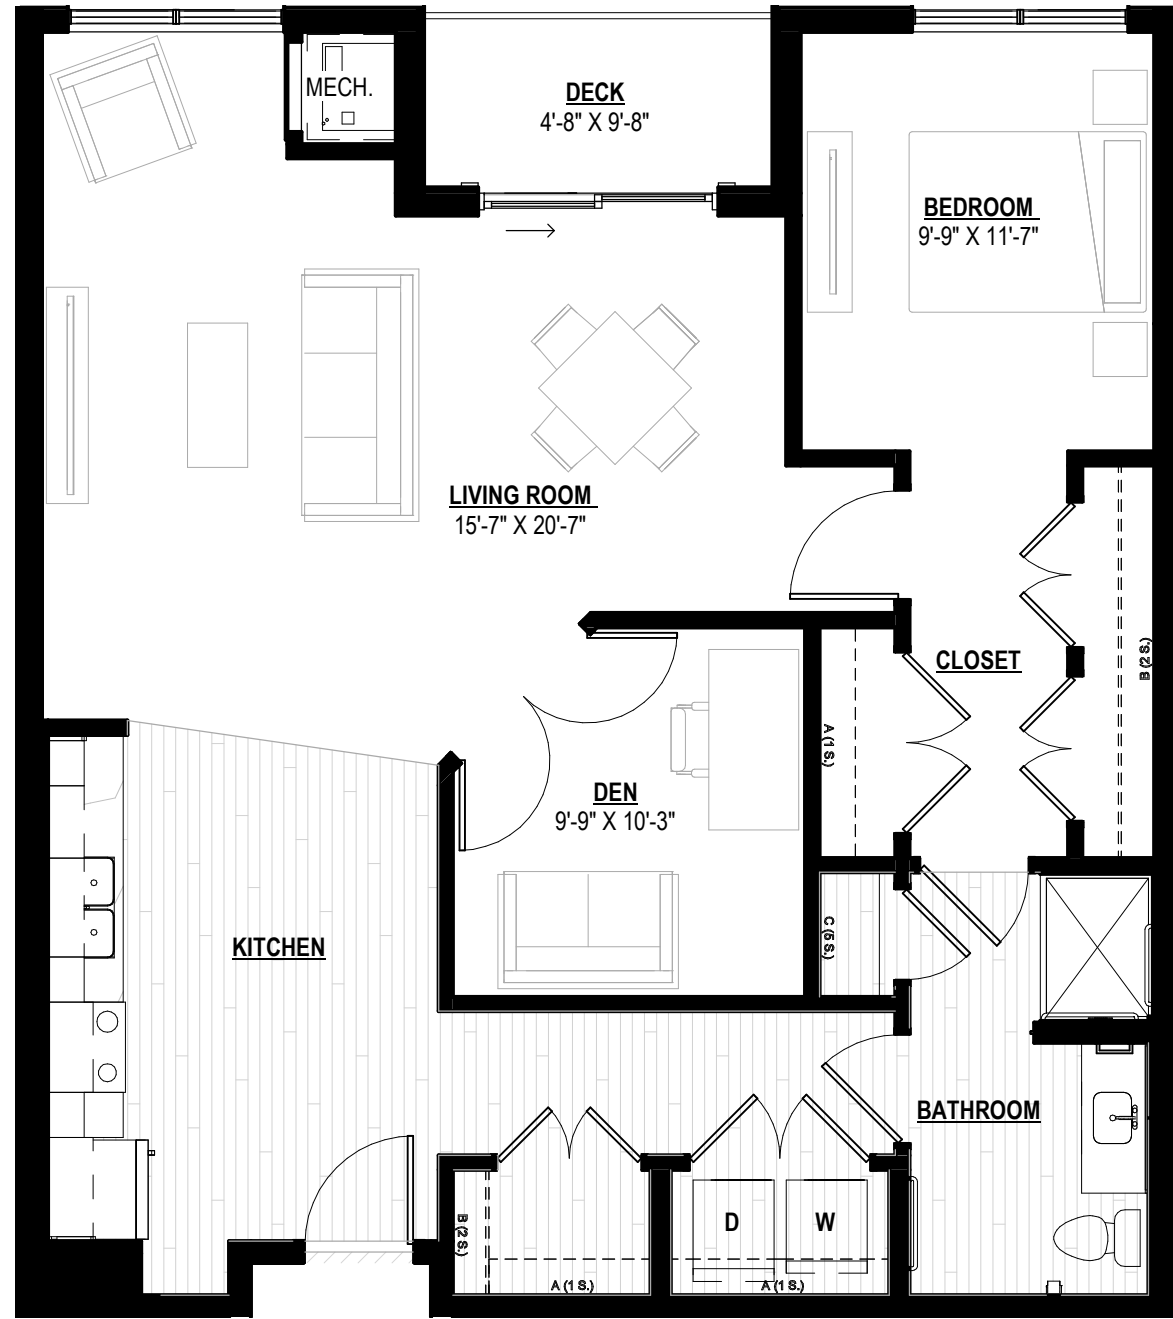

UNITS: 335, 435

RED MULBERRY

ONE BED + DEN - ASSISTED LIVING APPROX. 1063 SF

3/16" = 1'-0"

SCALE: 3/16" = 1'-0"

THE MEADOWS SENIOR LIVING

6555 Loftus Lane West
Savage, Minnesota 55378

08/03/2022