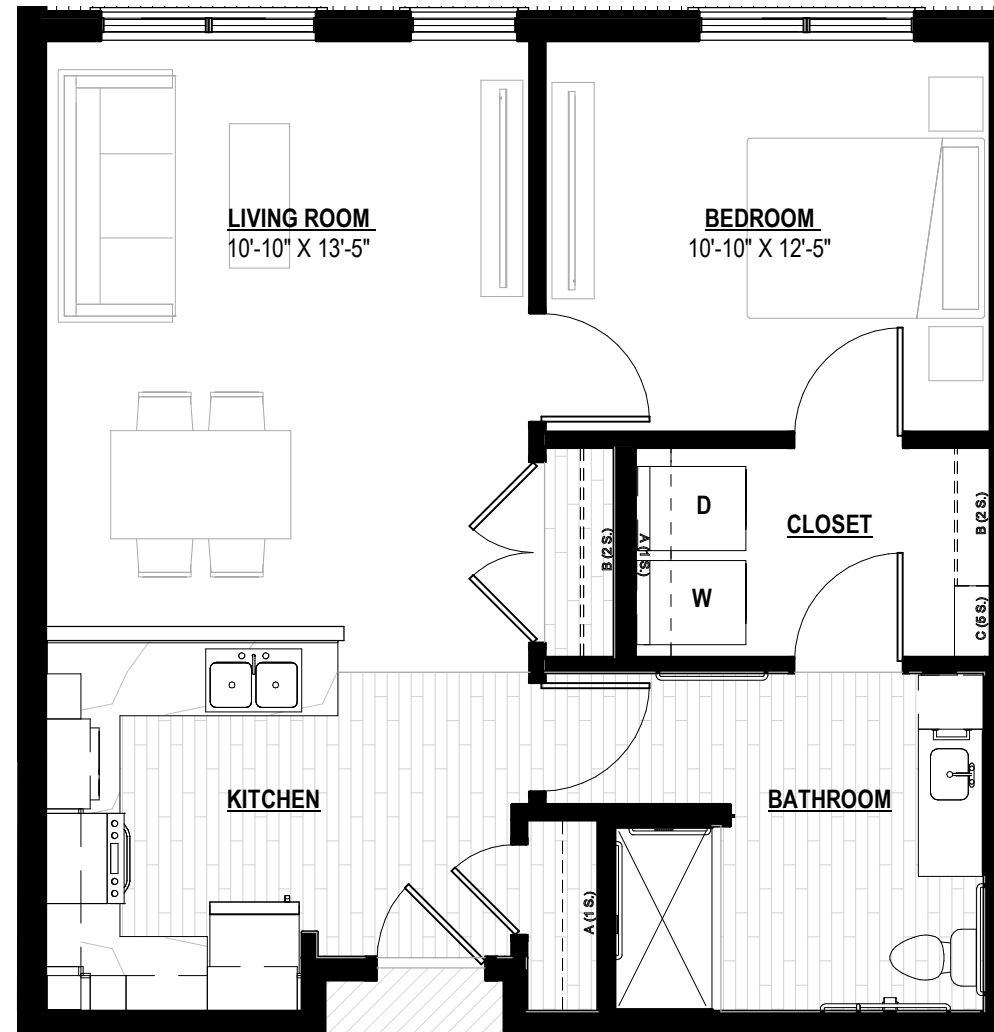

UNITS: 337, 437

PEACHLEAF WILLOW

ONE BED ACCESSIBLE - ASSISTED LIVING APPROX. 735 SF

3/16" = 1'-0"

SCALE: 3/16" = 1'-0"

THE MEADOWS SENIOR LIVING

6555 Loftus Lane West
Savage, Minnesota 55378

10/10/22