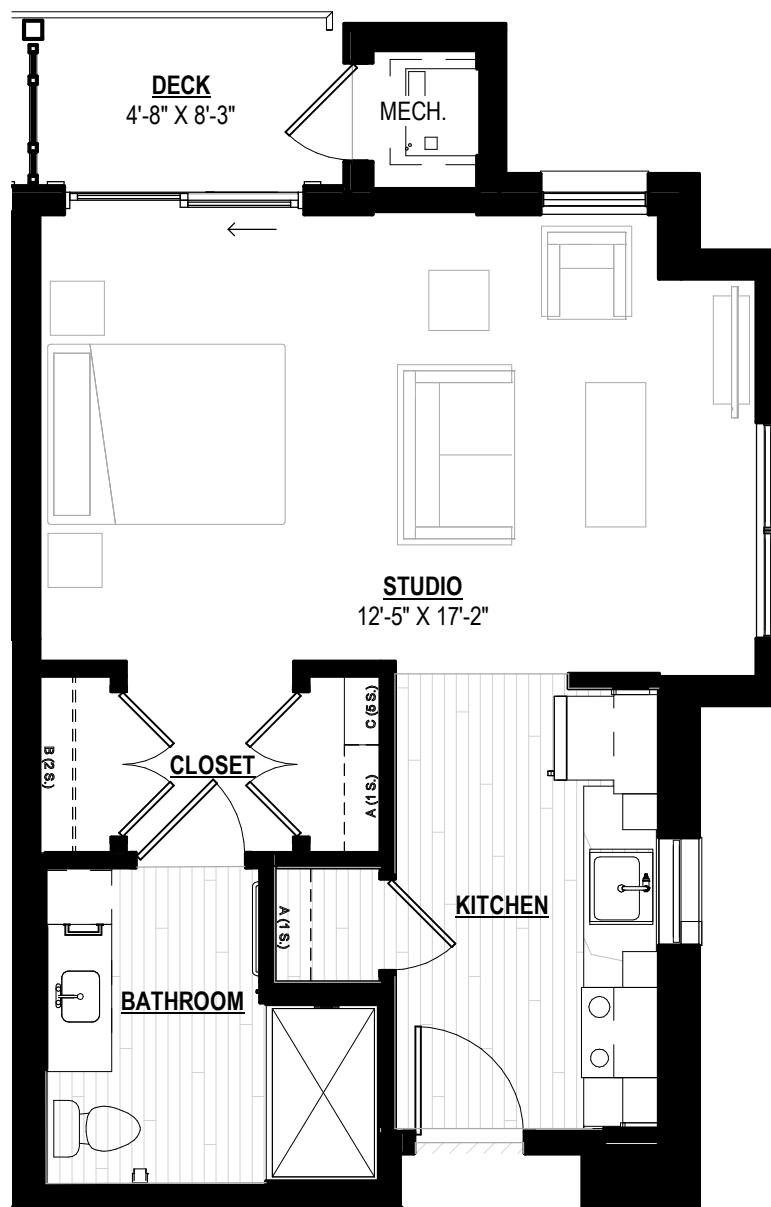

UNITS: 131D

ELM

STUDIO - MEMORY CARE APPROX. 532 SF

3/16" = 1'-0"

SCALE: 3/16" = 1'-0"

THE MEADOWS SENIOR LIVING

6555 Loftus Lane West
Savage, Minnesota 55378

08/03/2022