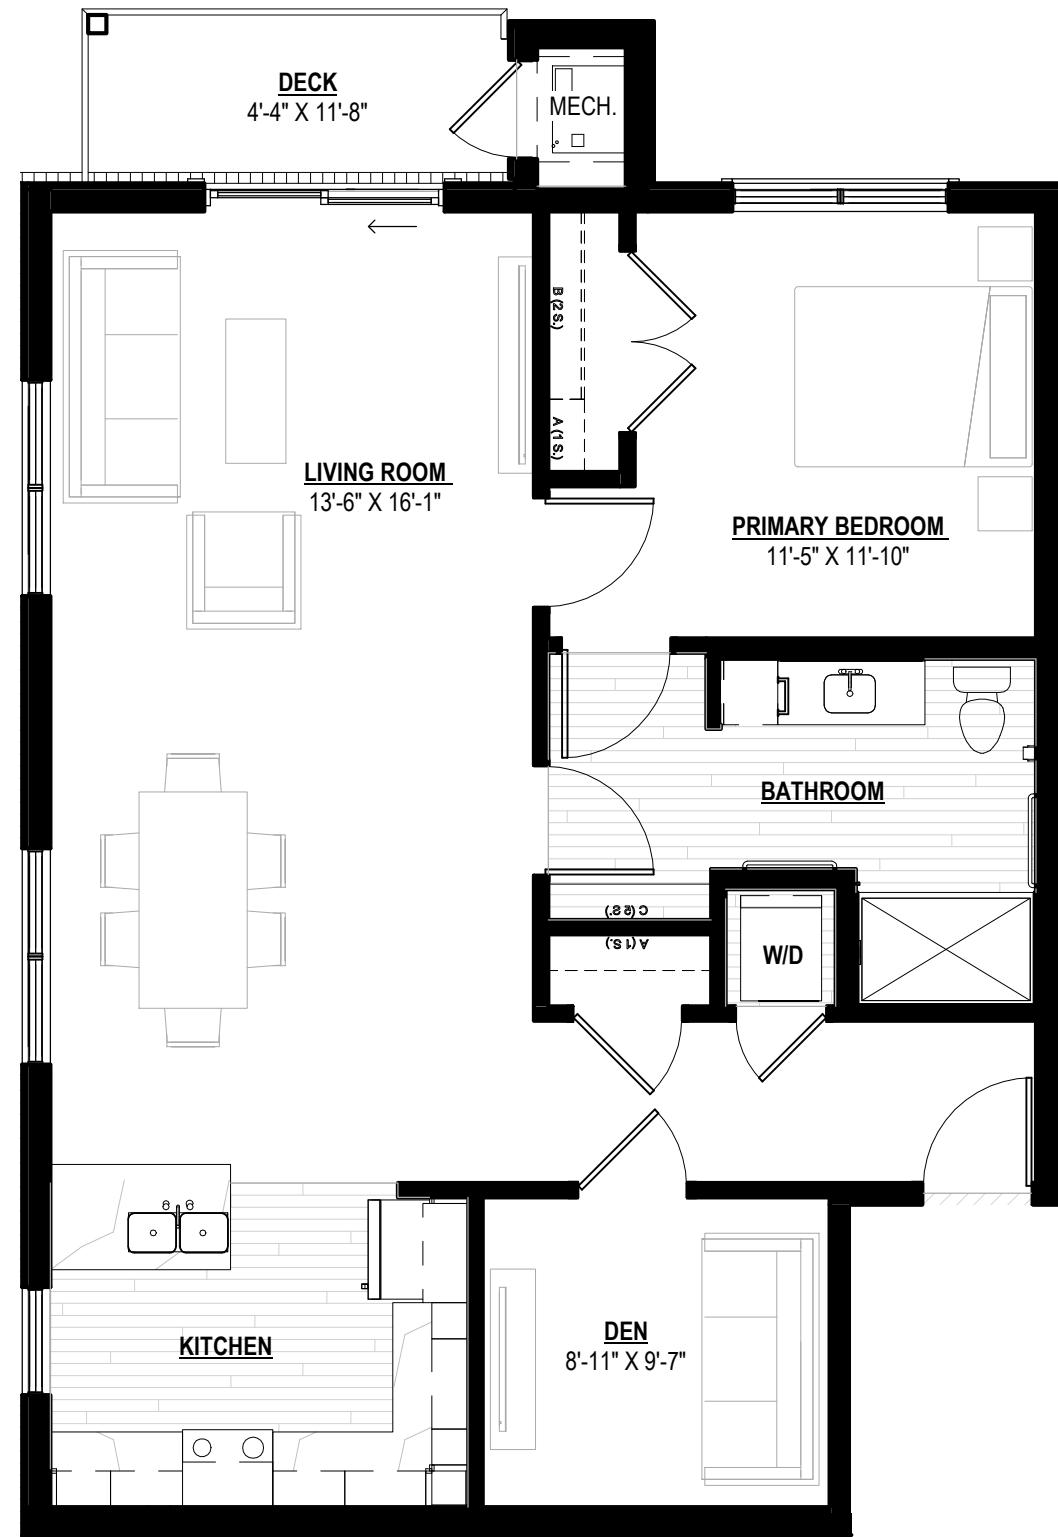

UNITS: 256B, 356B, 456B

BLACK WALNUT

ONE BED + DEN - INDEPENDENT LIVING APPROX. 968 SF

3/16" = 1'-0"

SCALE: 3/16" = 1'-0"

THE MEADOWS SENIOR LIVING

6555 Loftus Lane West
Savage, Minnesota 55378

08/03/2022