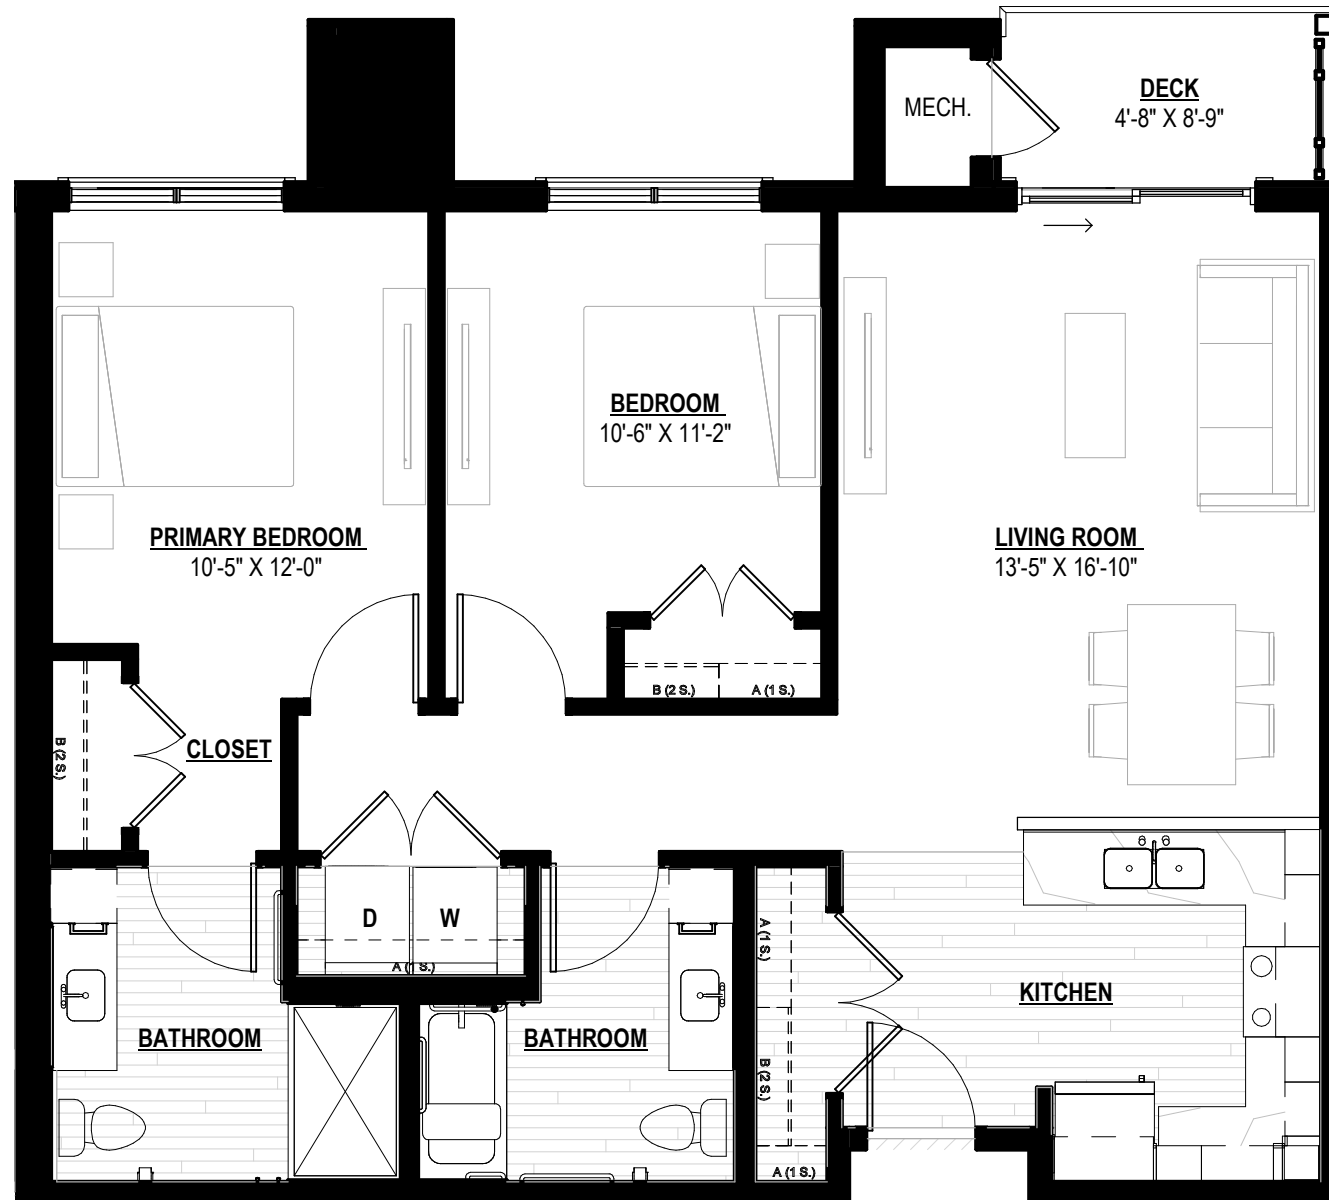

UNITS: 222D, 224D, 244A, 254B, 322D,
324D, 344A, 354G, 422D, 424D, 444A,
454B

PINE

TWO BED - ASSISTED LIVING APPROX. 979 SF

3/16" = 1'-0"

SCALE: 3/16" = 1'-0"

THE MEADOWS SENIOR LIVING

6555 Loftus Lane West
Savage, Minnesota 55378

08/03/2022

© 2019 MOMENTUM DESIGN GROUP LLC