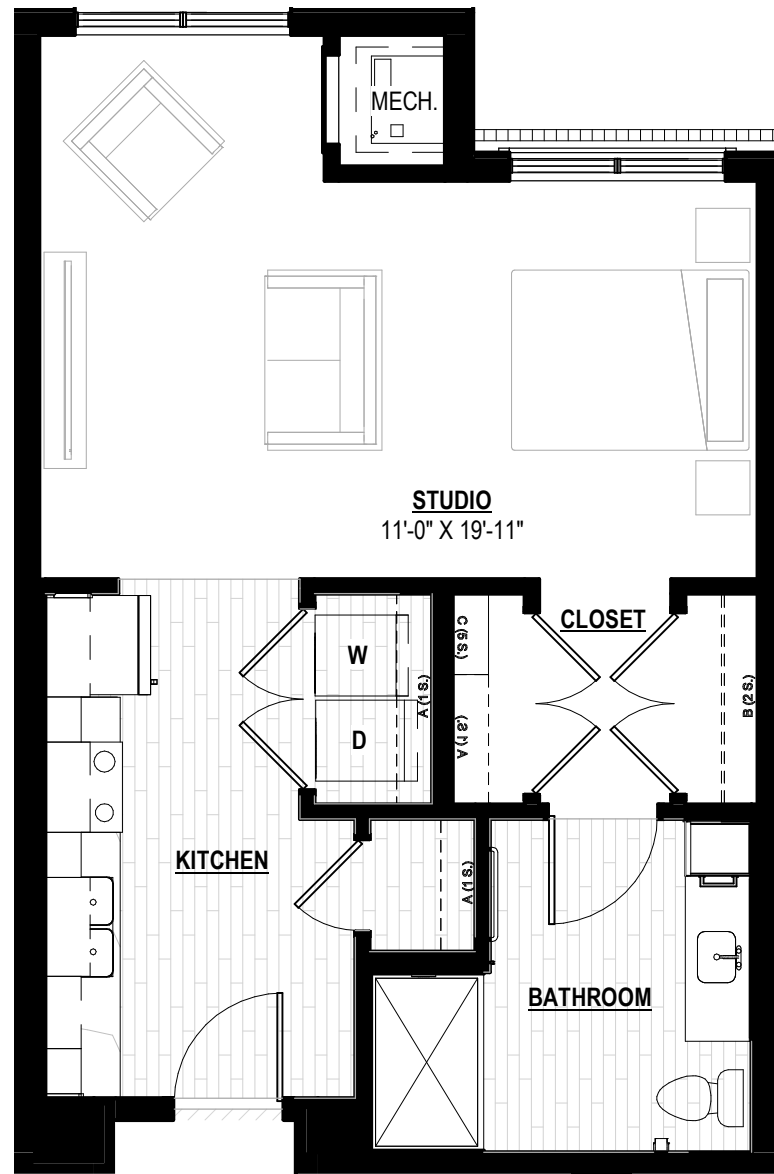

UNITS: 331, 431

### STUDIO - APPROX. 609 SF

3/16" = 1'-0"

SCALE: 3/16" = 1'-0"