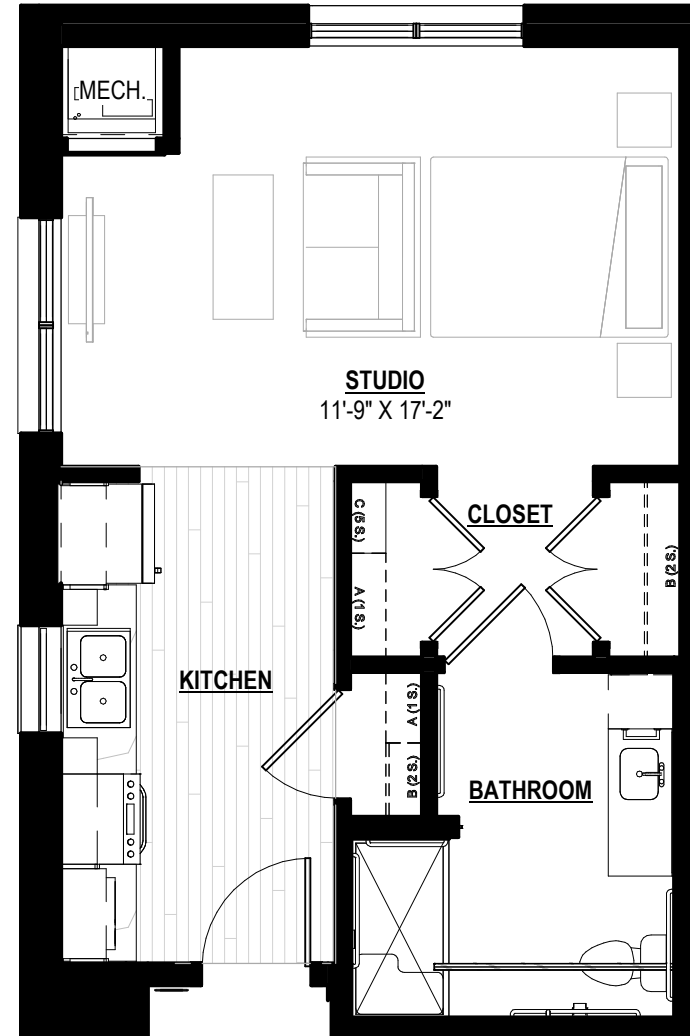

UNITS: 138A

BIRCH

STUDIO - MEMORY CARE APPROX. 484 SF

3/16" = 1'-0"

SCALE: 3/16" = 1'-0"

THE MEADOWS SENIOR LIVING

6555 Loftus Lane West
Savage, Minnesota 55378

08/03/22