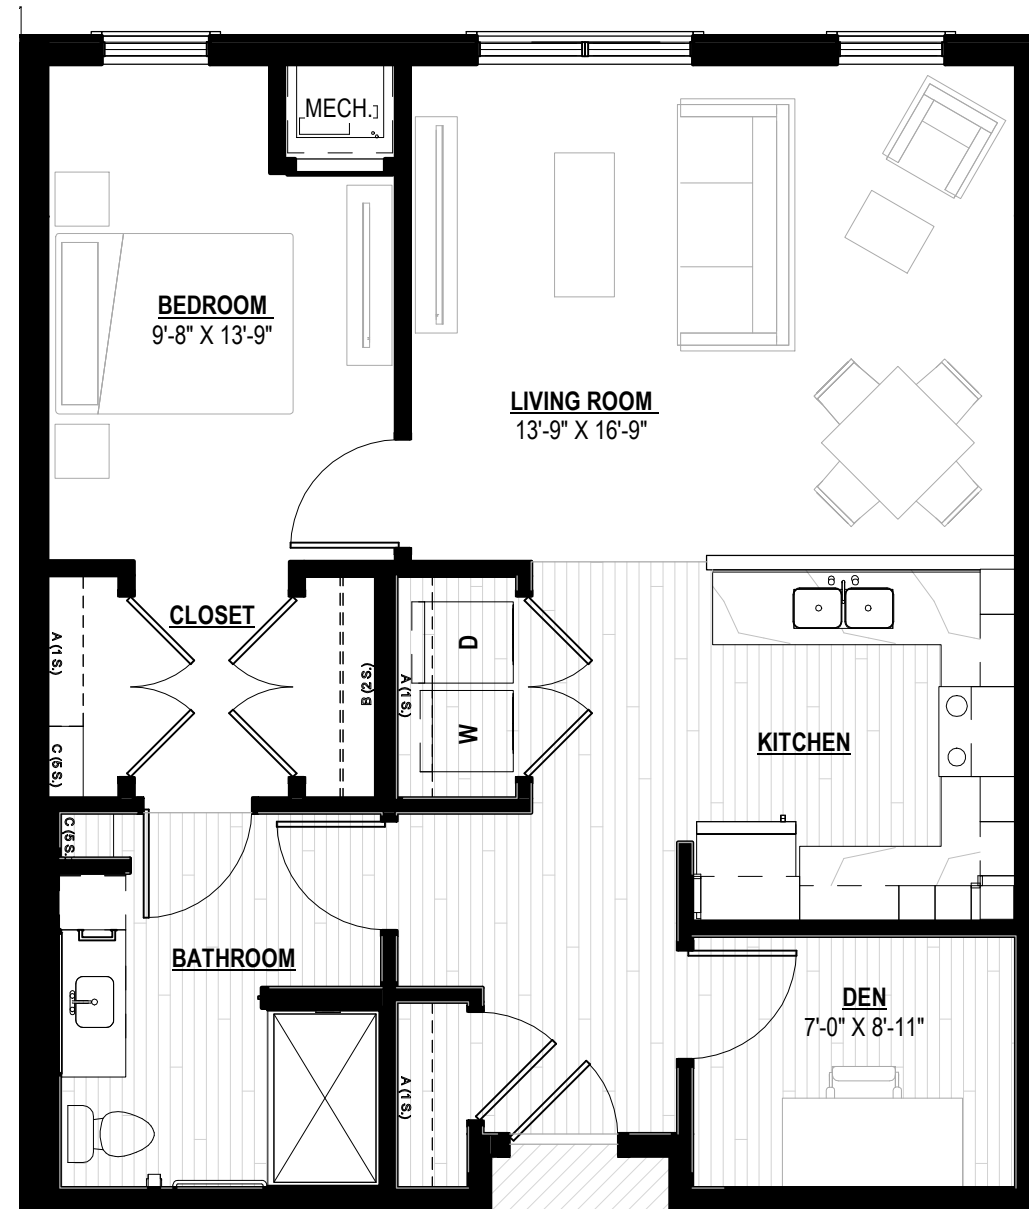

UNITS: 436

BASSWOOD

ONE BED + DEN - INDEPENDENT LIVING APPROX. 871 SF

3/16" = 1'-0"

SCALE: 3/16" = 1'-0"

THE MEADOWS SENIOR LIVING

6555 Loftus Lane West
Savage, Minnesota 55378

08/03/2022