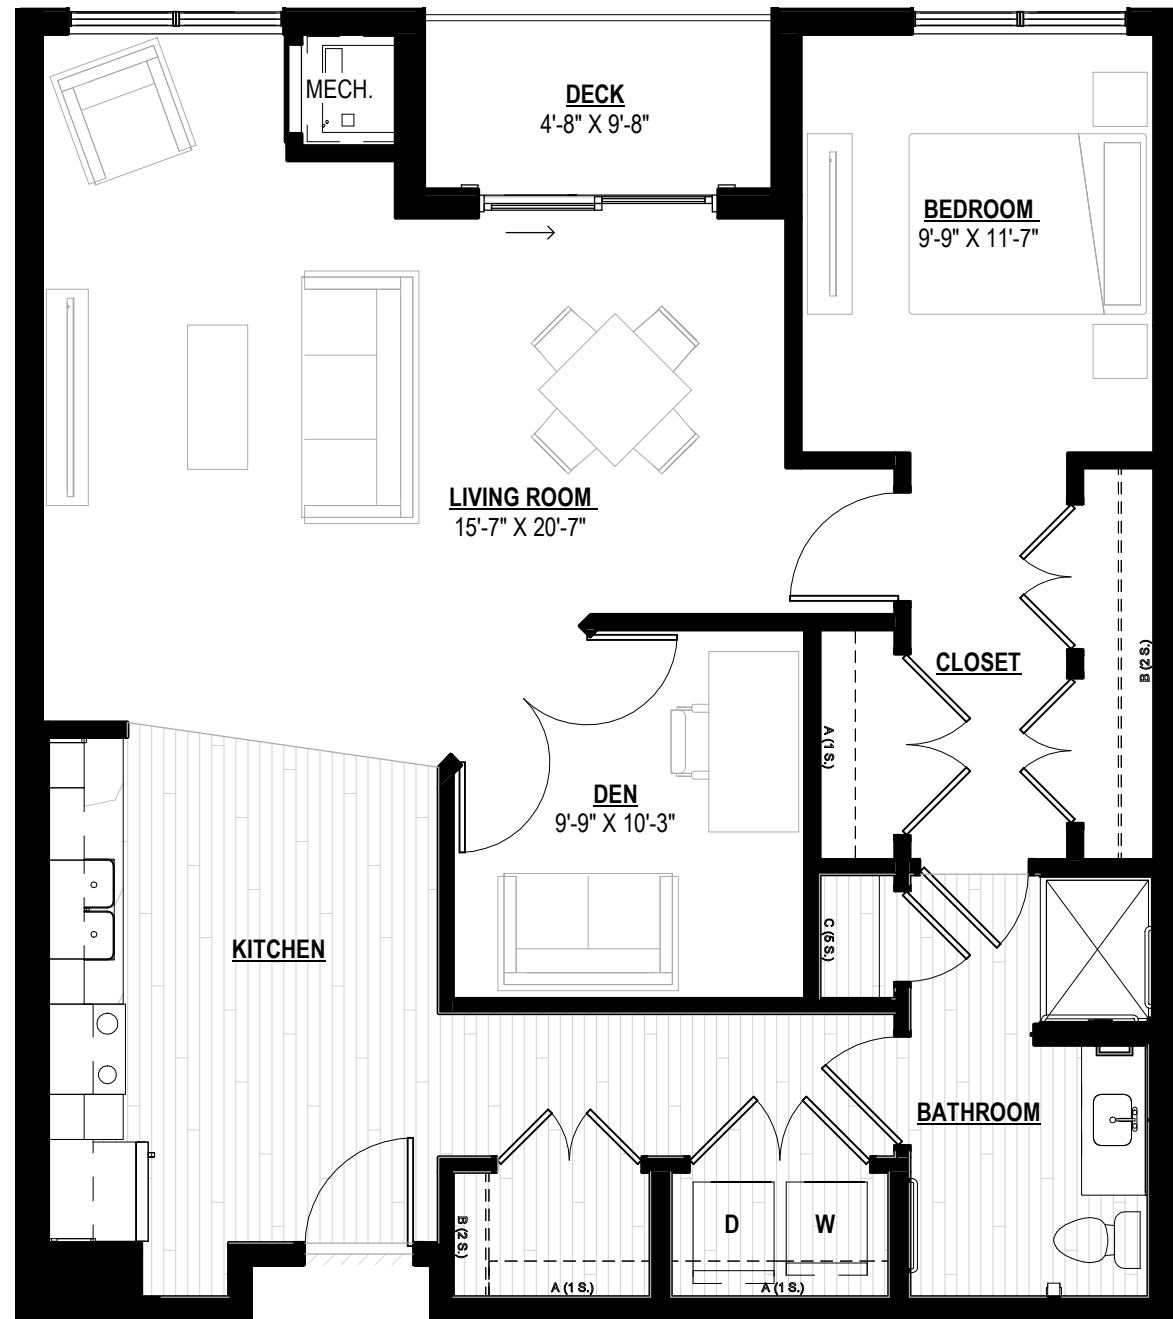

UNITS: 335, 435

## RED MULBERRY

ONE BED + DEN - INDEPENDENT LIVING APPROX. 1063 SF

3/16" = 1'-0"

SCALE: 3/16" = 1'-0"