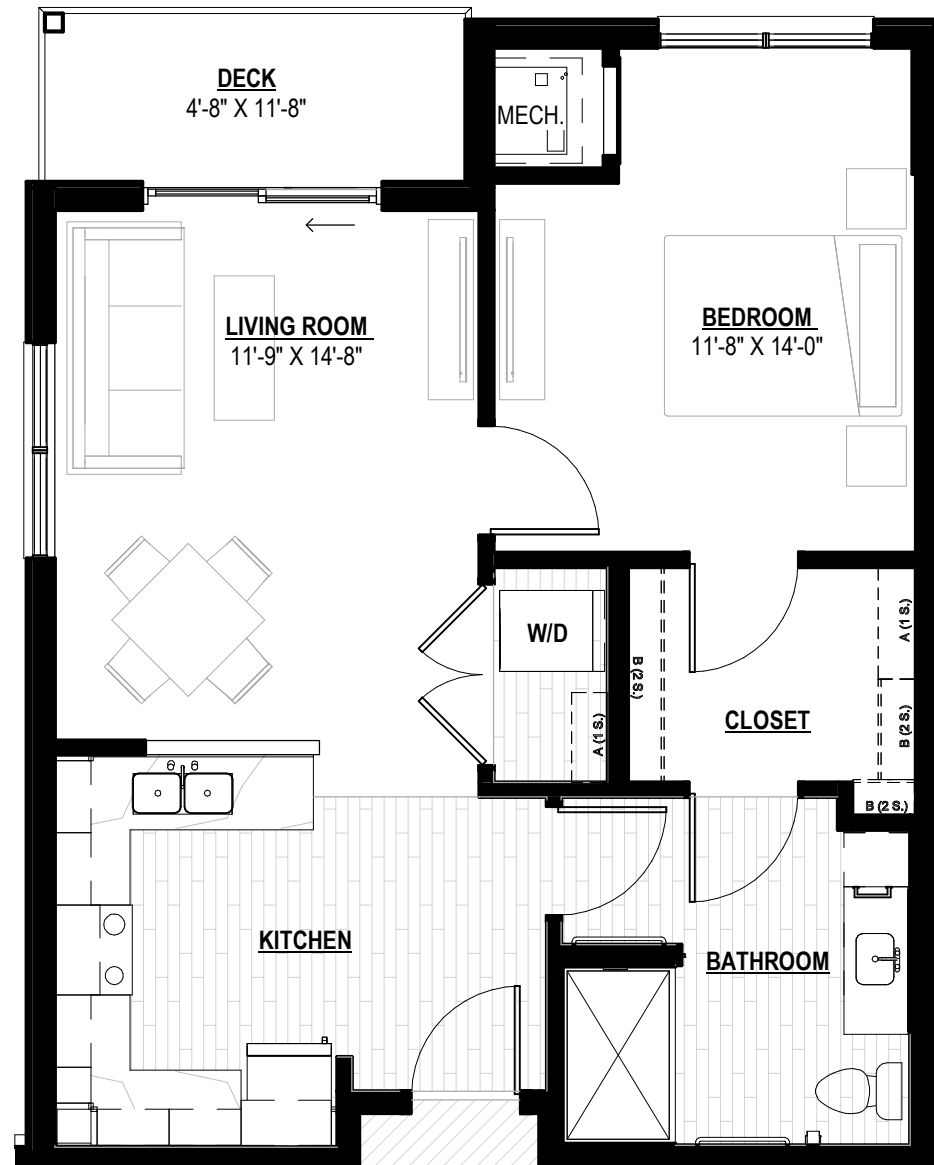

UNITS: 214C, 314C, 414C

## RED MAPLE

ONE BED - ASSISTED LIVING APPROX. 694 SF

3/16" = 1'-0"

SCALE: 3/16" = 1'-0"