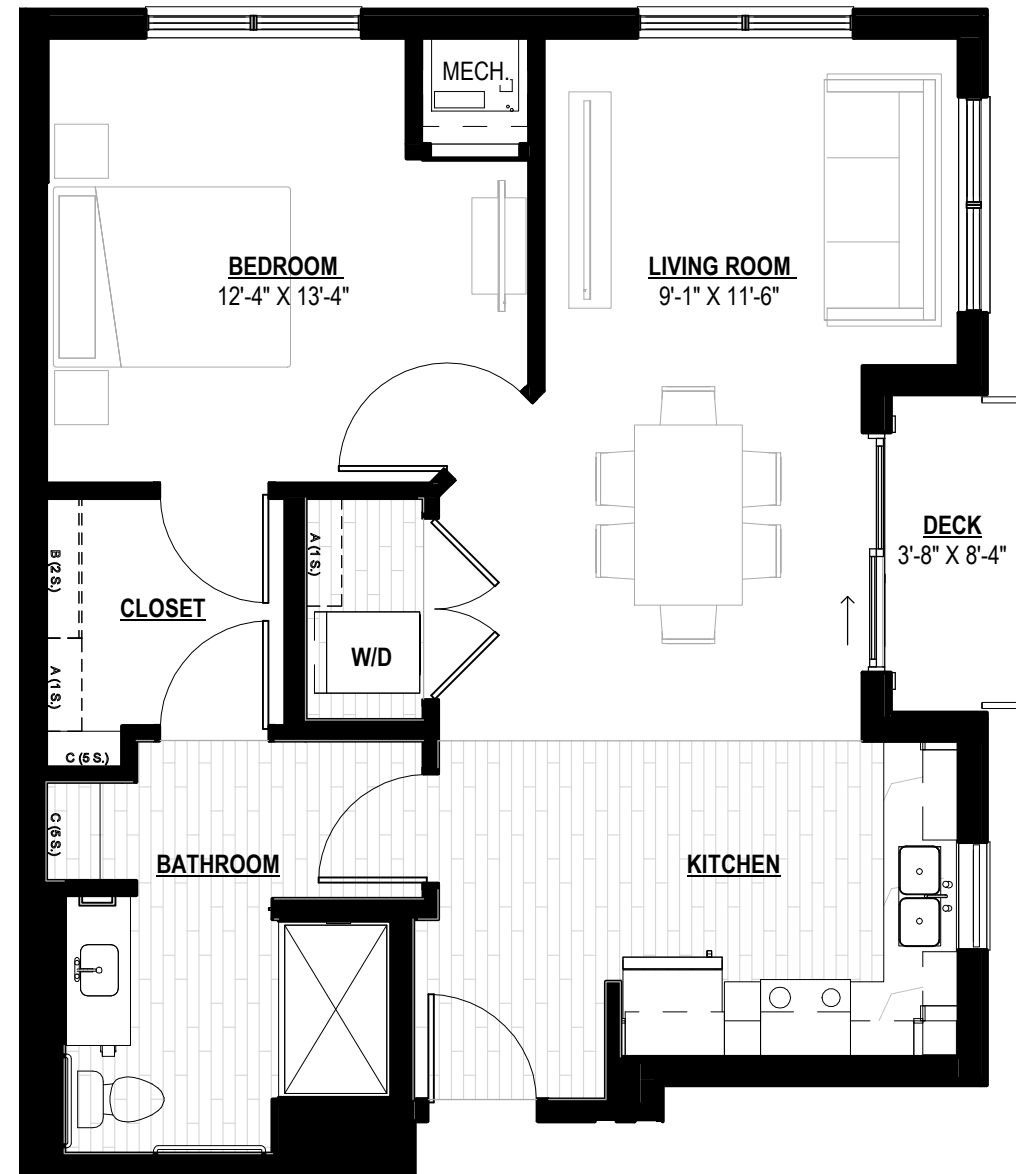

UNITS: 247A, 347A, 447A

MOUNTAIN MAPLE

ONE BED - INDEPENDENT LIVING APPROX. 748 SF

3/16" = 1'-0"

SCALE: 3/16" = 1'-0"

THE MEADOWS SENIOR LIVING

6555 Loftus Lane West
Savage, Minnesota 55378

08/03/2022