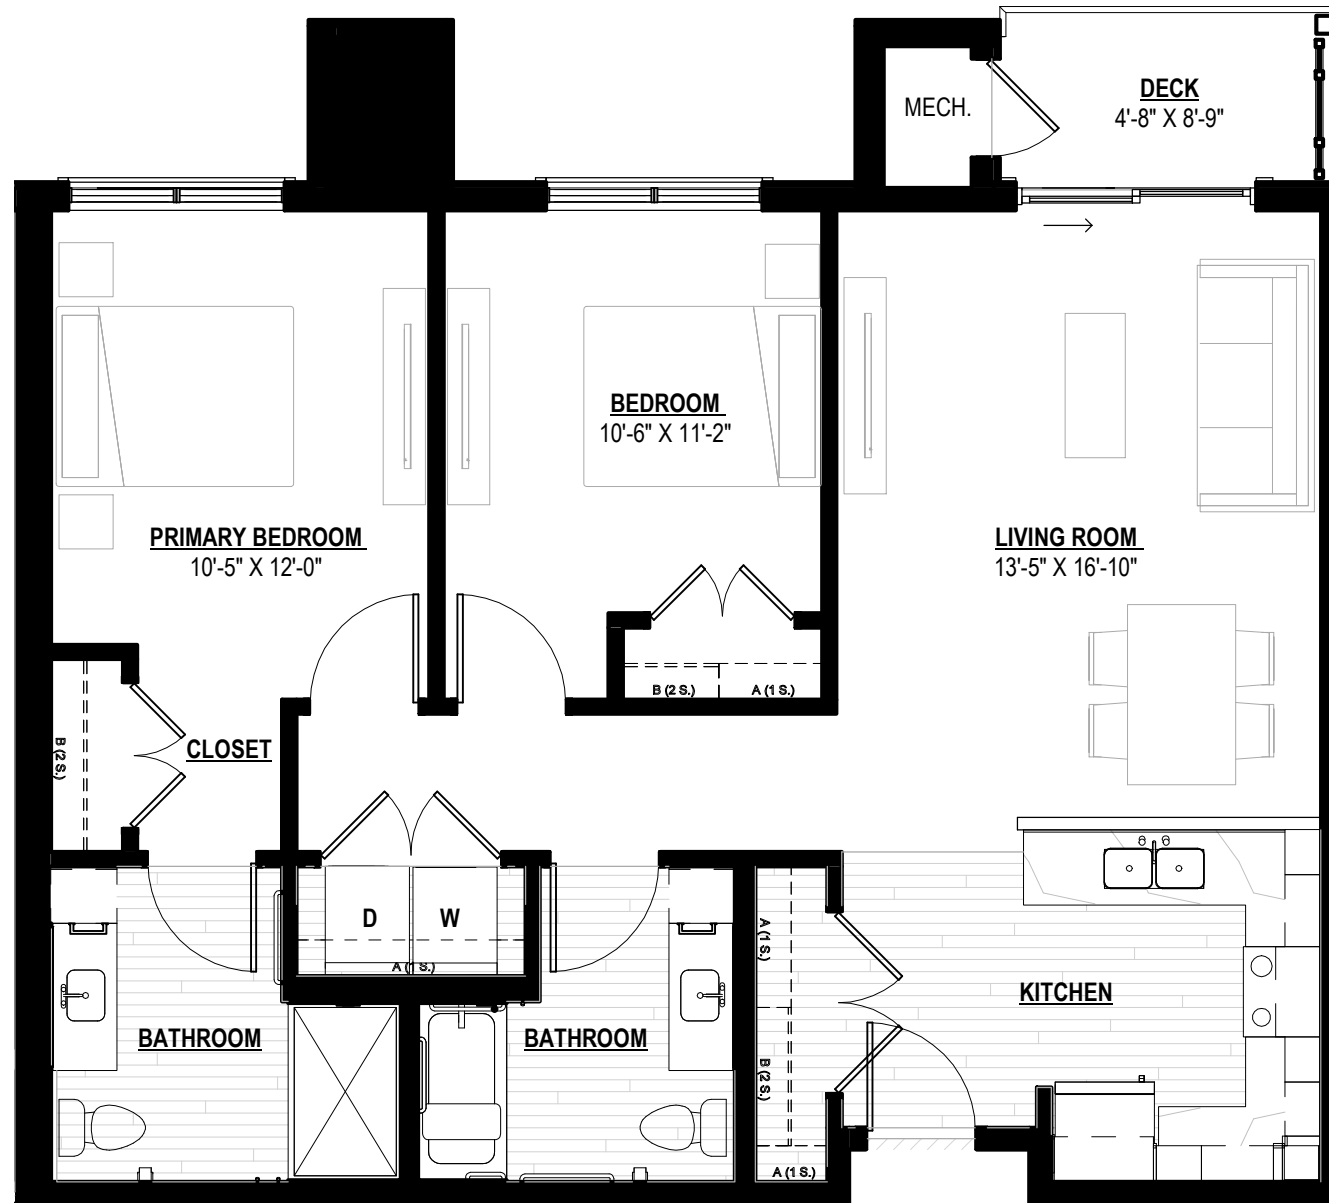

UNITS: 222D, 224D, 244A, 254B, 322D,
324D, 344A, 354G, 422D, 424D, 444A,
454B

PINE

TWO BED - INDEPENDENT LIVING APPROX. 979 SF

3/16" = 1'-0"

SCALE: 3/16" = 1'-0"

THE MEADOWS SENIOR LIVING

6555 Loftus Lane West
Savage, Minnesota 55378

08/03/2022

© 2019 MOMENTUM DESIGN GROUP LLC