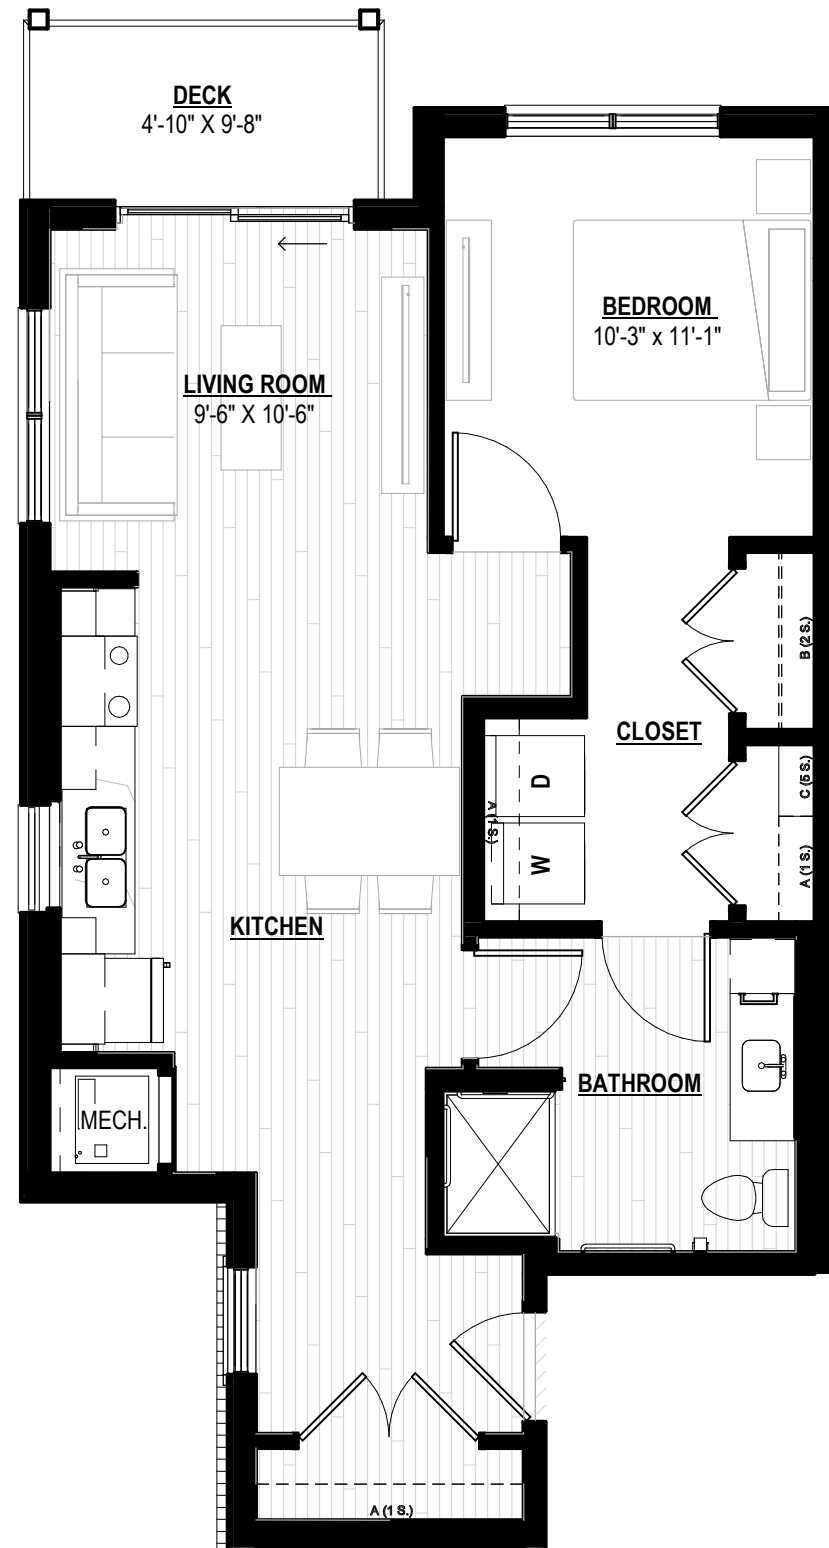

UNITS: 226D, 326D, 426D

SUGAR MAPLE

ONE BED - ASSISTED LIVING APPROX. 705 SF

3/16" = 1'-0"

SCALE: 3/16" = 1'-0"

THE MEADOWS SENIOR LIVING

6555 Loftus Lane West
Savage, Minnesota 55378

08/03/2022