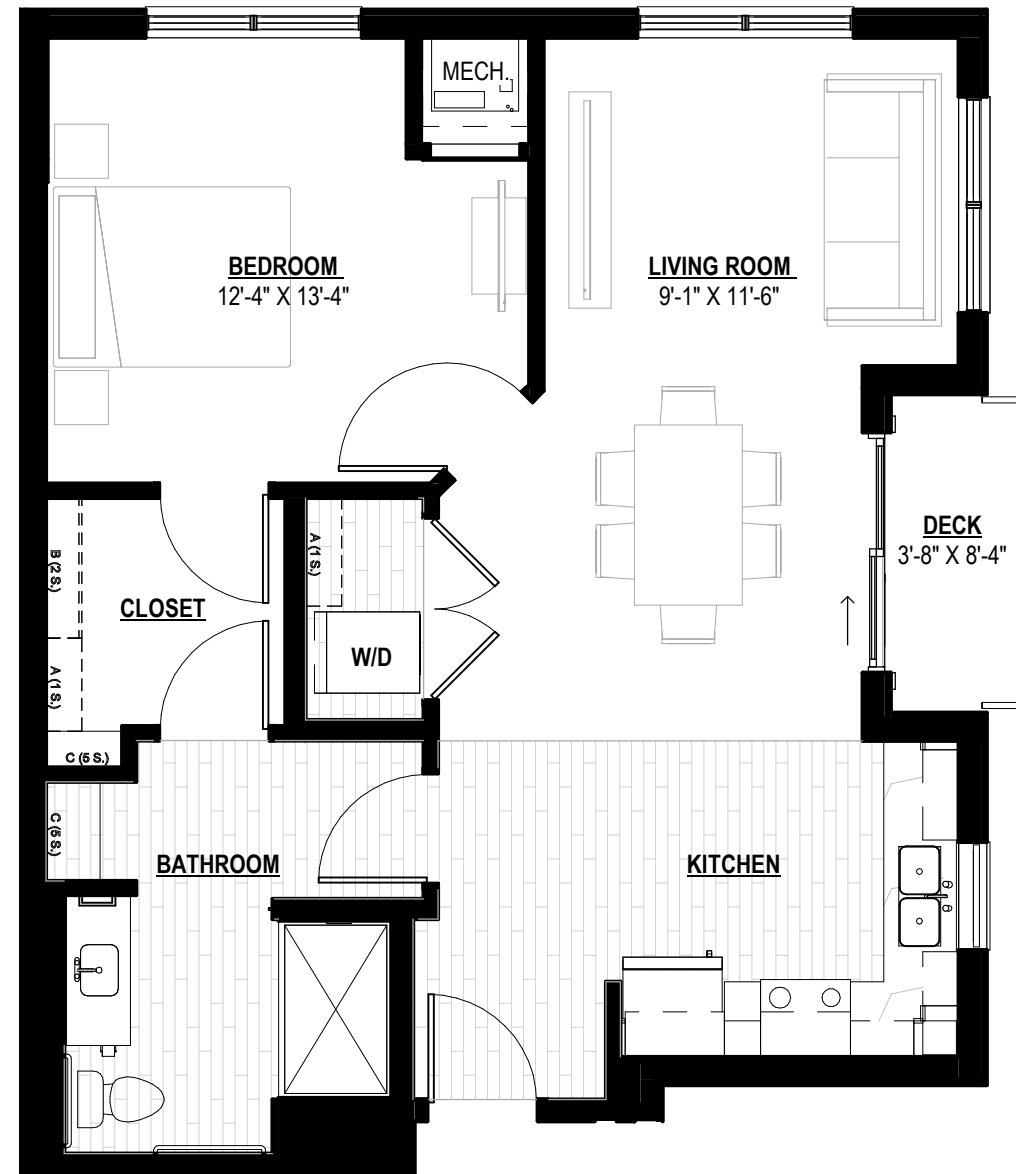

UNITS: 247A, 347A, 447A

MOUNTAIN MAPLE

ONE BED - ASSISTED LIVING APPROX. 748 SF

3/16" = 1'-0"

SCALE: 3/16" = 1'-0"

THE MEADOWS SENIOR LIVING

6555 Loftus Lane West
Savage, Minnesota 55378

08/03/2022