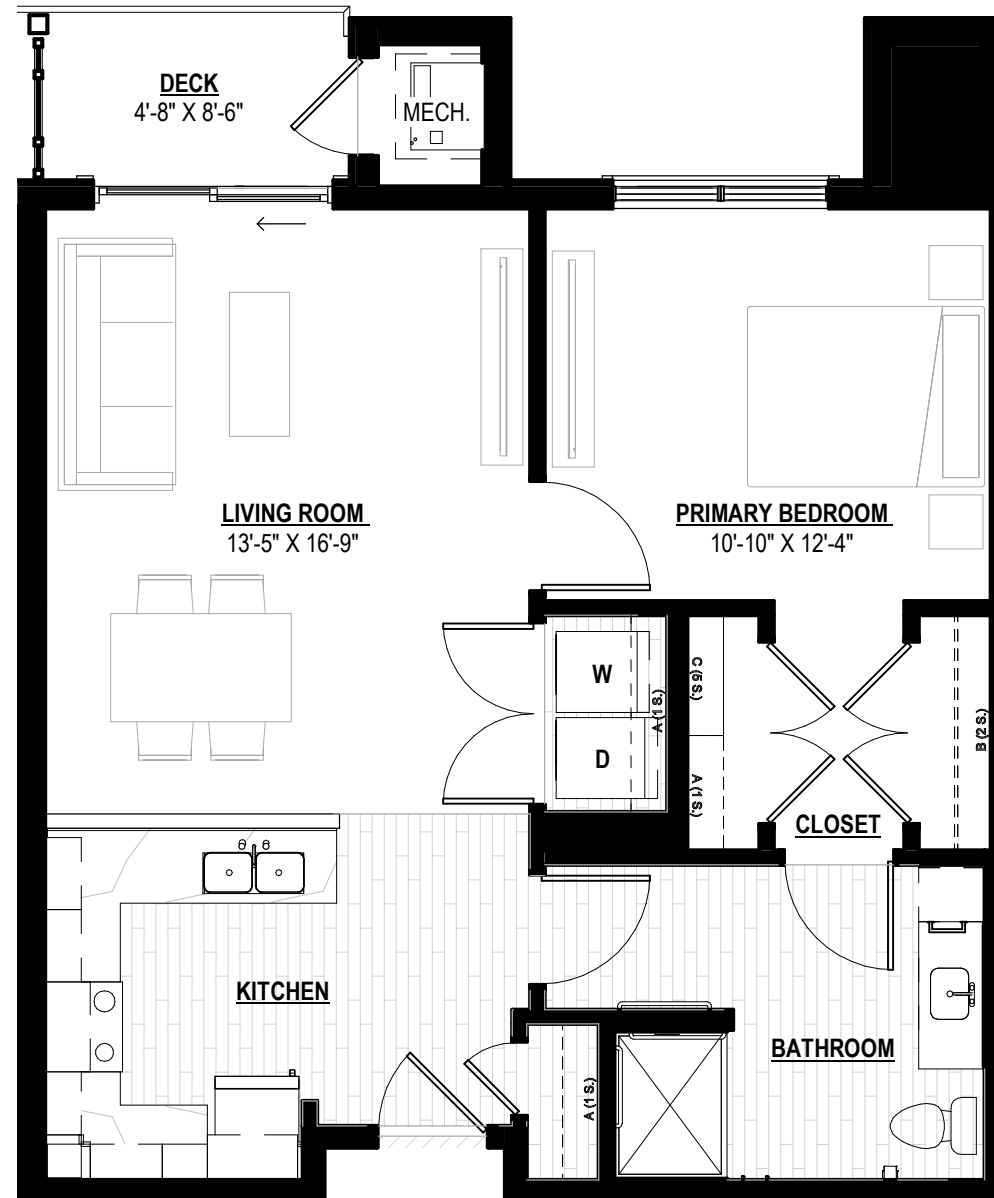

UNITS: 250B, 252B, 209C, 211C, 350B, 352B, 309C, 311C, 450B, 452B, 409C, 411C

MAPLE

ONE BED - ASSISTED LIVING APPROX. 736 SF

3/16" = 1'-0"

SCALE: 3/16" = 1'-0"

THE MEADOWS SENIOR LIVING

6555 Loftus Lane West
Savage, Minnesota 55378