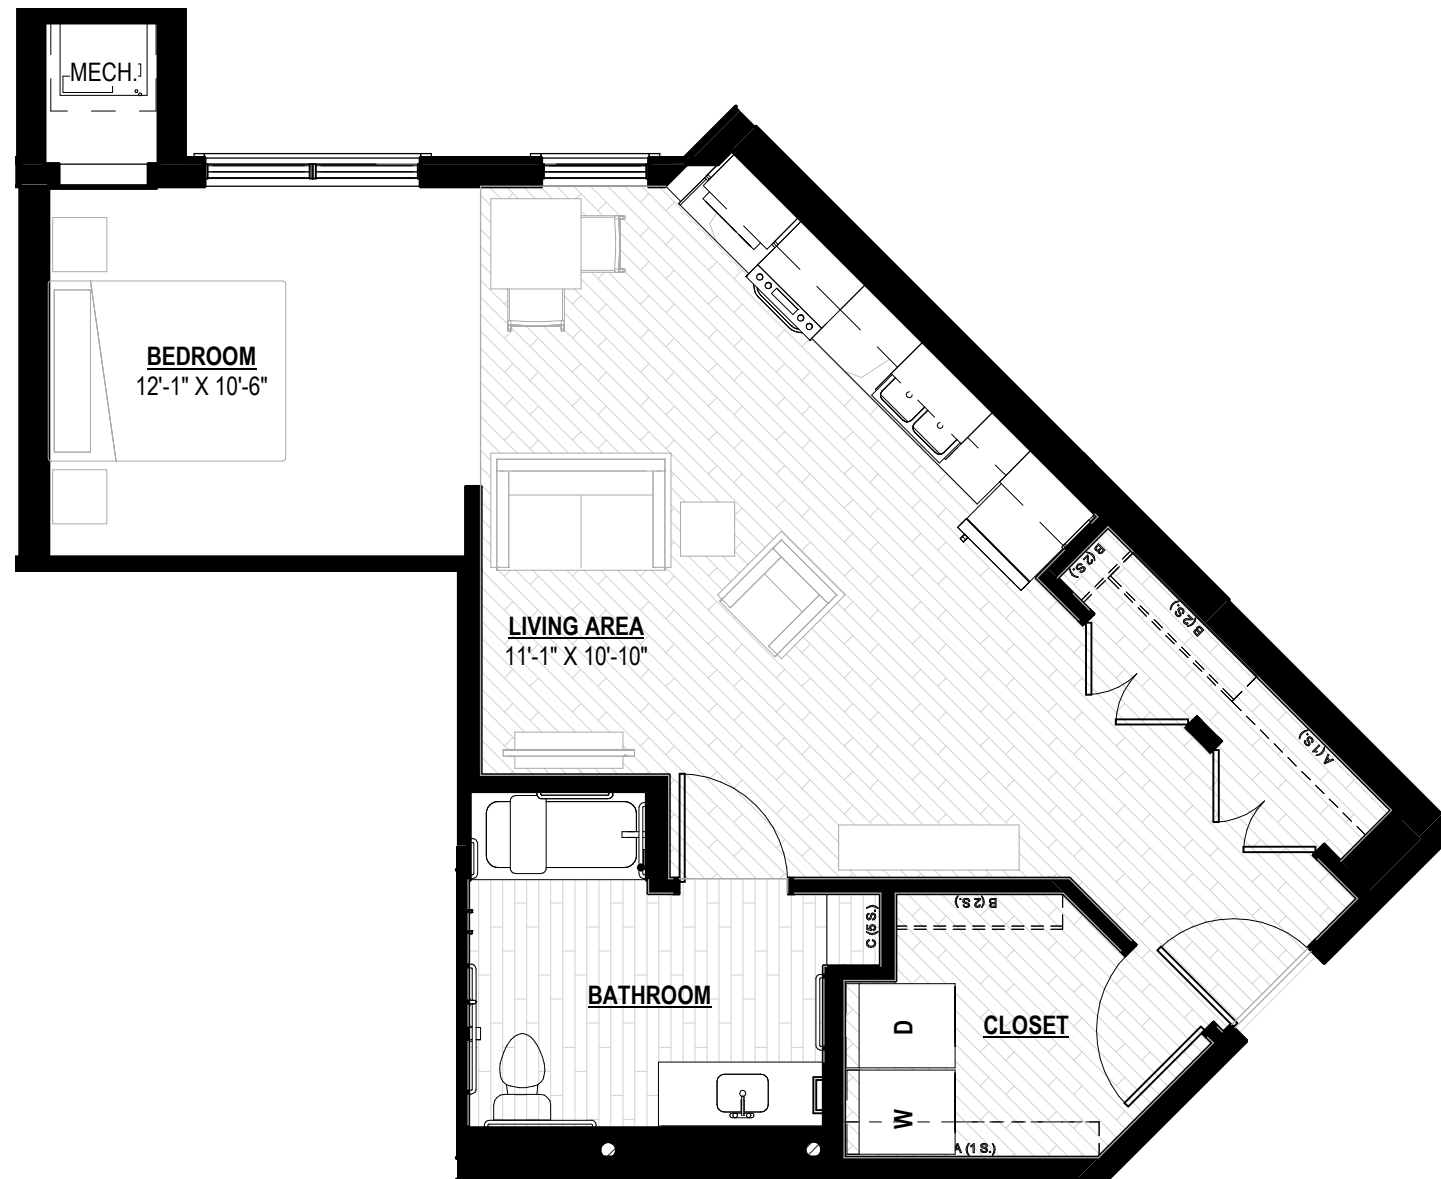

UNITS: 201C, 301C, 401C

MOUNTAIN ASH

ACCESSIBLE STUDIO - ASSISTED LIVING APPROX. 666 SF

3/16" = 1'-0"

SCALE: 3/16" = 1'-0"

THE MEADOWS SENIOR LIVING

6555 Loftus Lane West
Savage, Minnesota 55378

08/03/2022