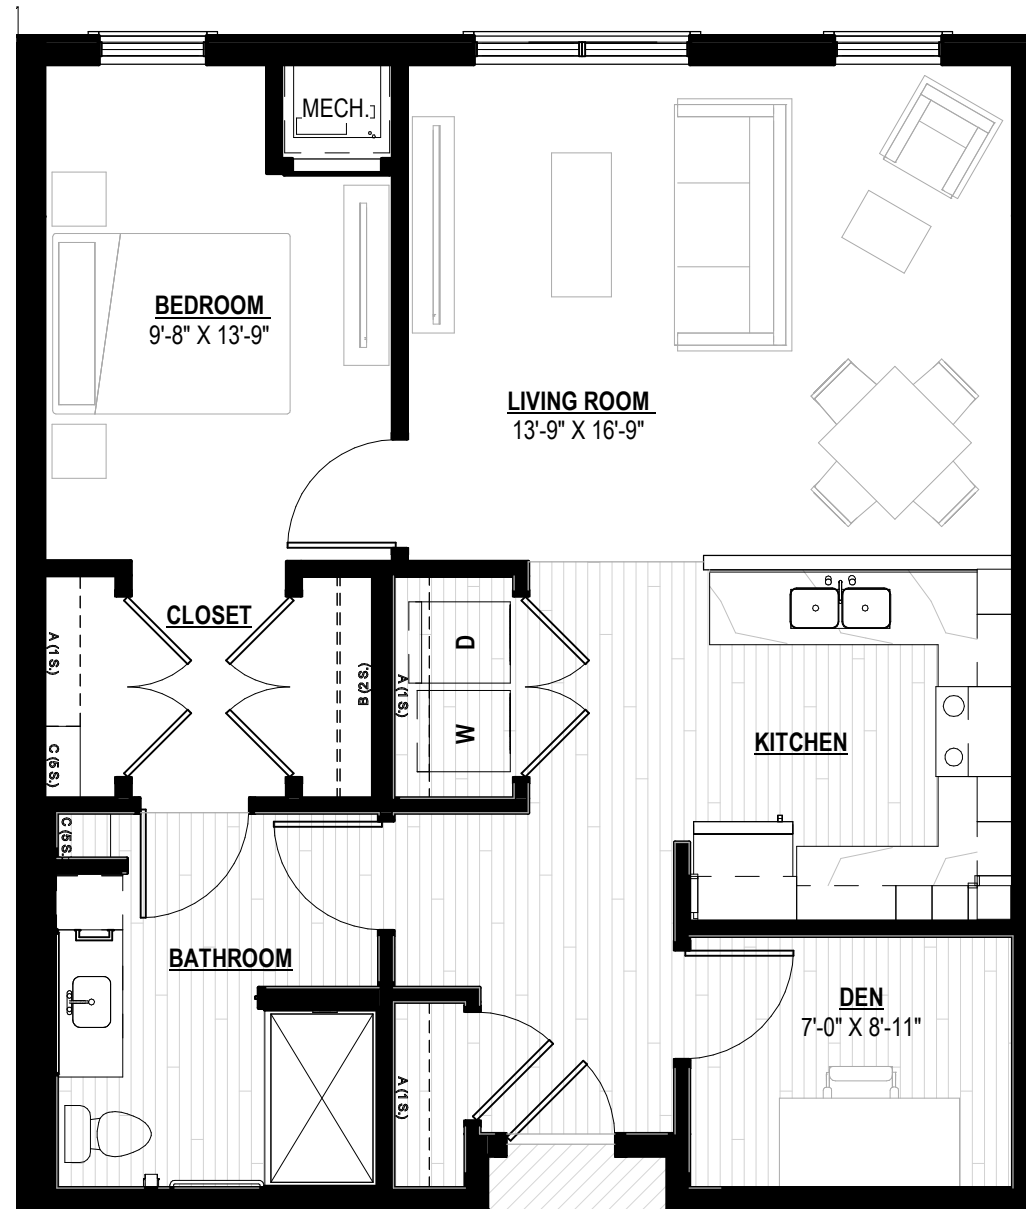

UNITS: 436

BASSWOOD

ONE BED + DEN - ASSISTED LIVING APPROX. 871 SF

3/16" = 1'-0"

SCALE: 3/16" = 1'-0"

THE MEADOWS SENIOR LIVING

6555 Loftus Lane West
Savage, Minnesota 55378

08/03/2022