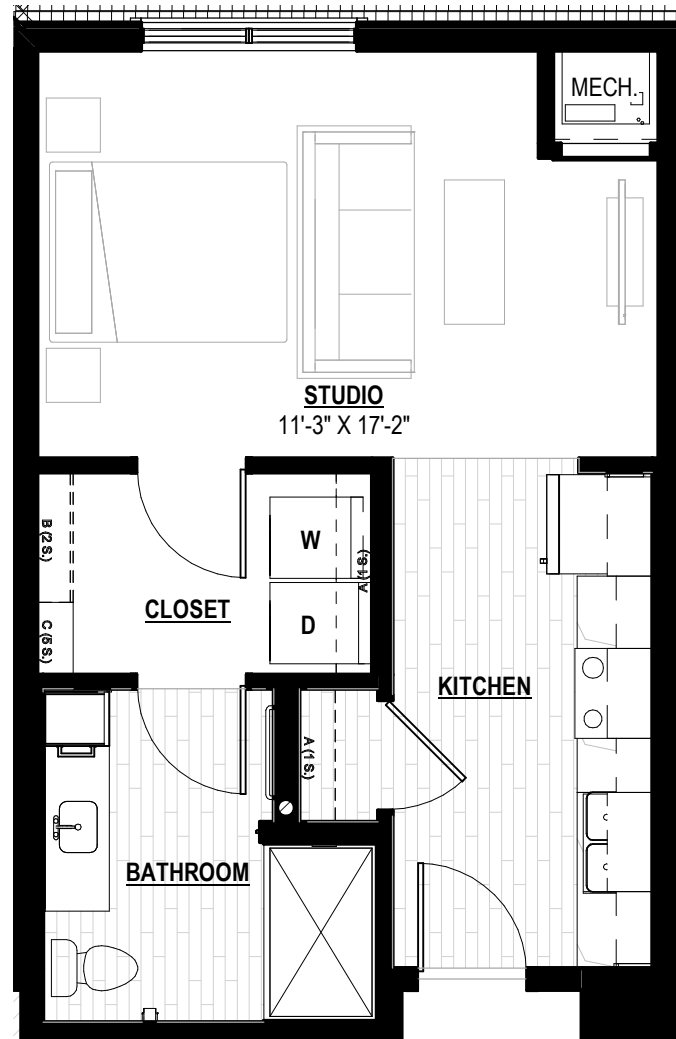

UNITS: 333, 433, 242A, 342A, 442A,
243A, 343A, 443A

BLUE BEECH

STUDIO - ASSISTED LIVING APPROX. 487 SF

3/16" = 1'-0"

SCALE: 3/16" = 1'-0"

THE MEADOWS SENIOR LIVING

6555 Loftus Lane West
Savage, Minnesota 55378