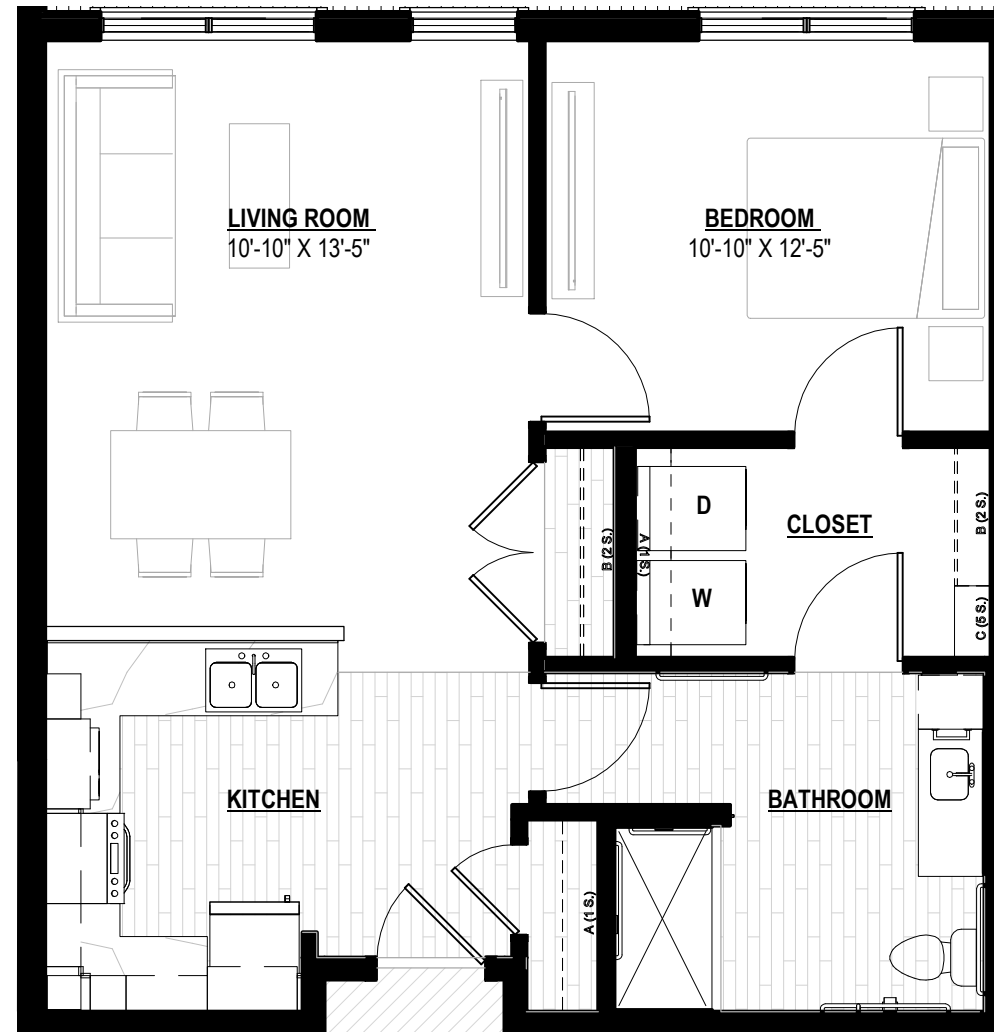

UNITS: 337, 437

PEACHLEAF WILLOW

ONE BED ACCESSIBLE - INDEPENDENT LIVING APPROX. 735 SF

3/16" = 1'-0"

SCALE: 3/16" = 1'-0"

THE MEADOWS SENIOR LIVING

6555 Loftus Lane West
Savage, Minnesota 55378

10/10/22