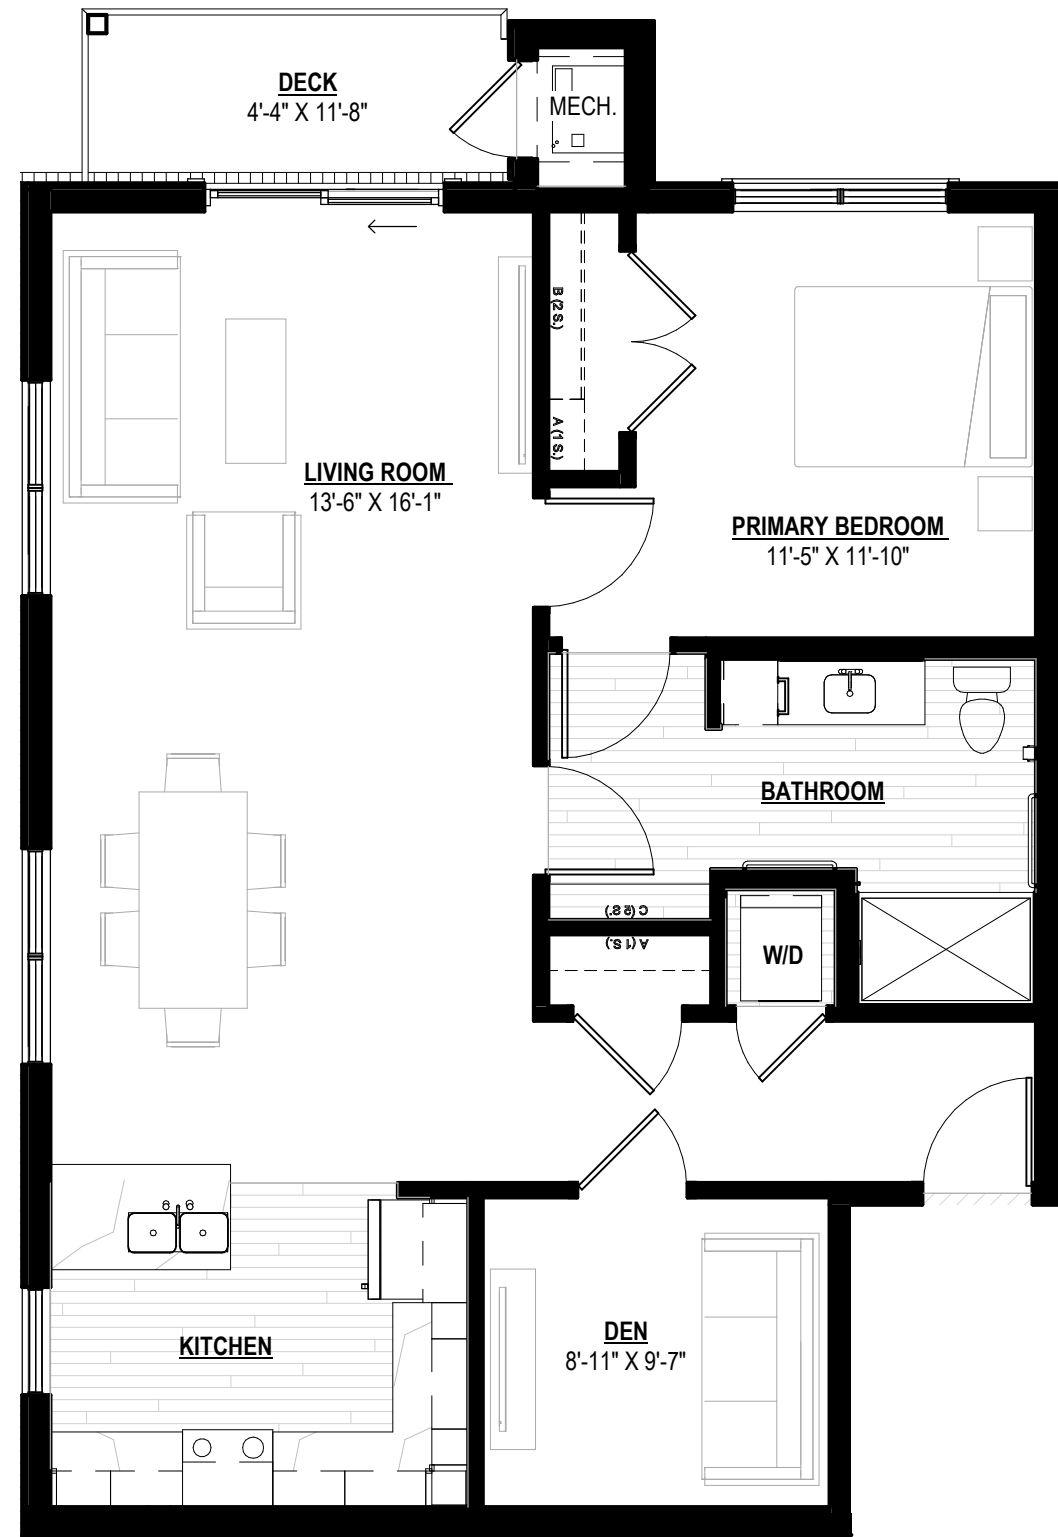

UNITS: 256B, 356B, 456B

## BLACK WALNUT

ONE BED + DEN - ASSISTED LIVING APPROX. 968 SF

3/16" = 1'-0"

SCALE: 3/16" = 1'-0"