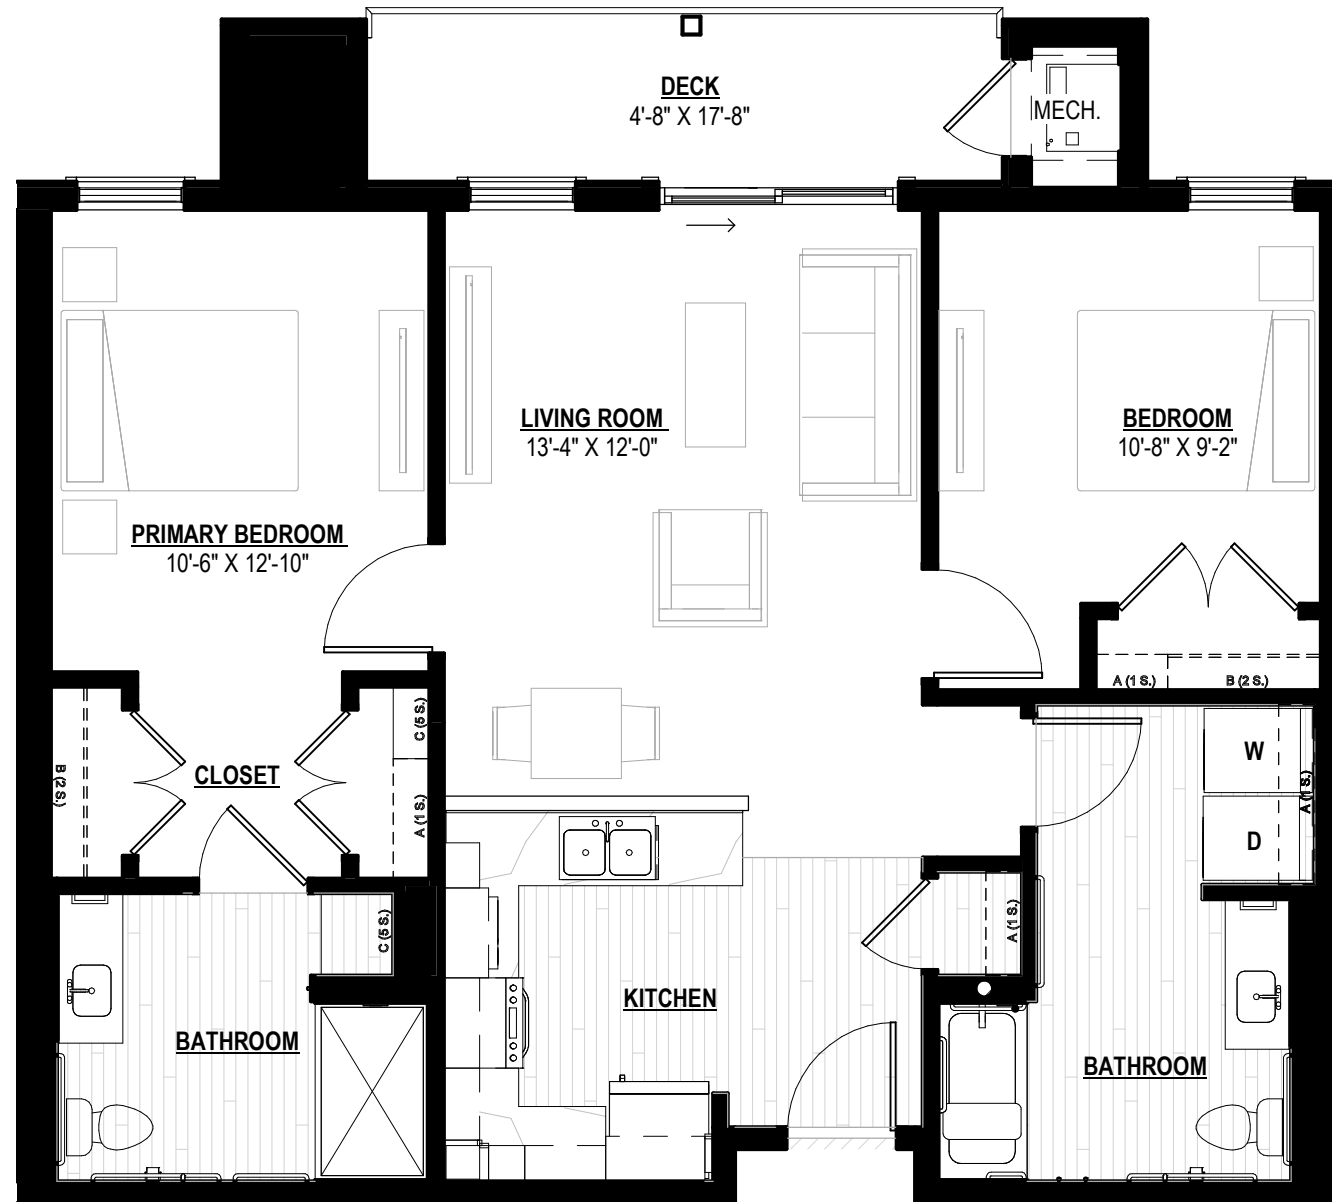

UNITS: 203C, 303C, 403C

RED PINE

TWO BED ACCESSIBLE - ASSISTED LIVING APPROX. 977 SF

3/16" = 1'-0"

SCALE: 3/16" = 1'-0"

THE MEADOWS SENIOR LIVING

6555 Loftus Lane West
Savage, Minnesota 55378

08/03/2022