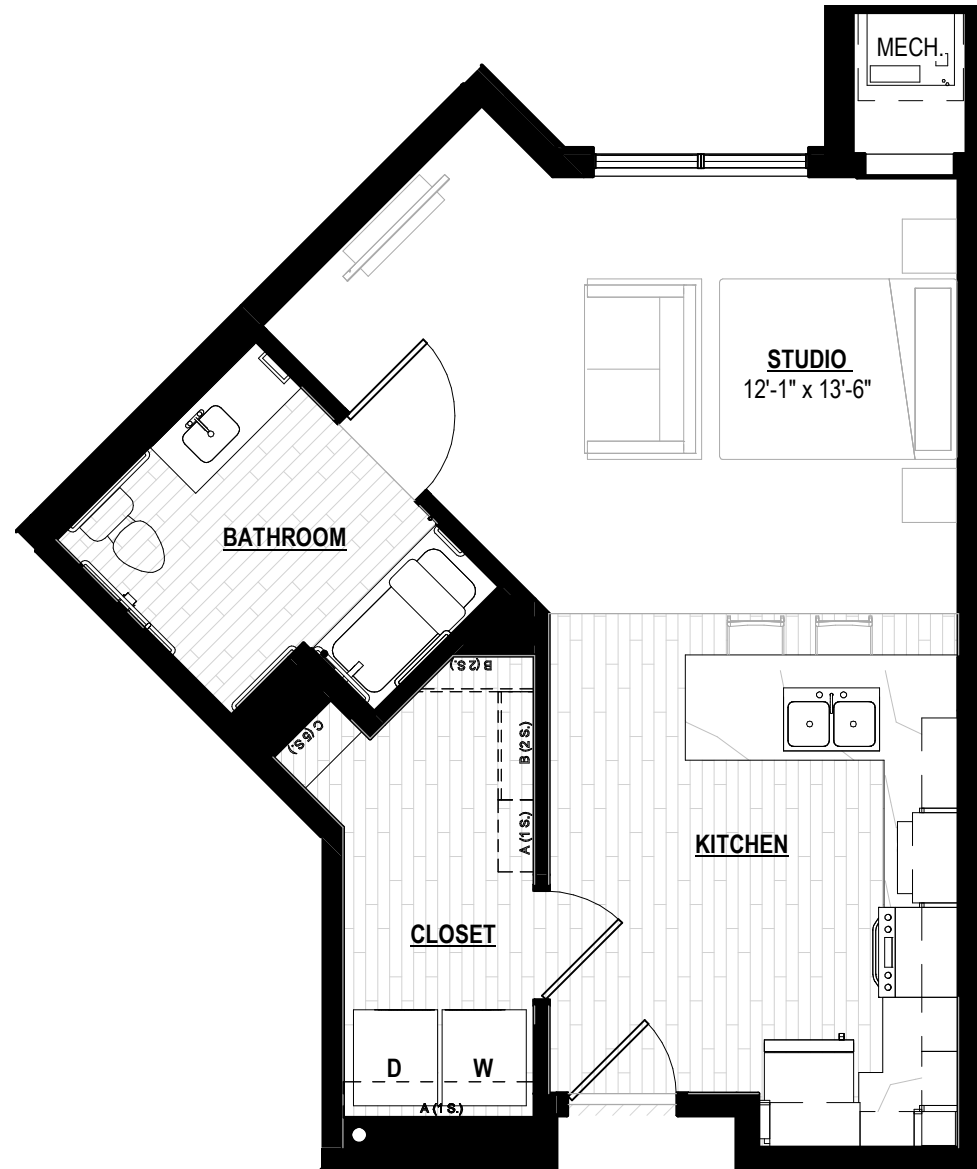

UNITS: 340, 440

ASH

ACCESSIBLE STUDIO - ASSISTED LIVING APPROX. 551 SF

3/16" = 1'-0"

SCALE: 3/16" = 1'-0"

THE MEADOWS SENIOR LIVING

6555 Loftus Lane West
Savage, Minnesota 55378

08/03/2022