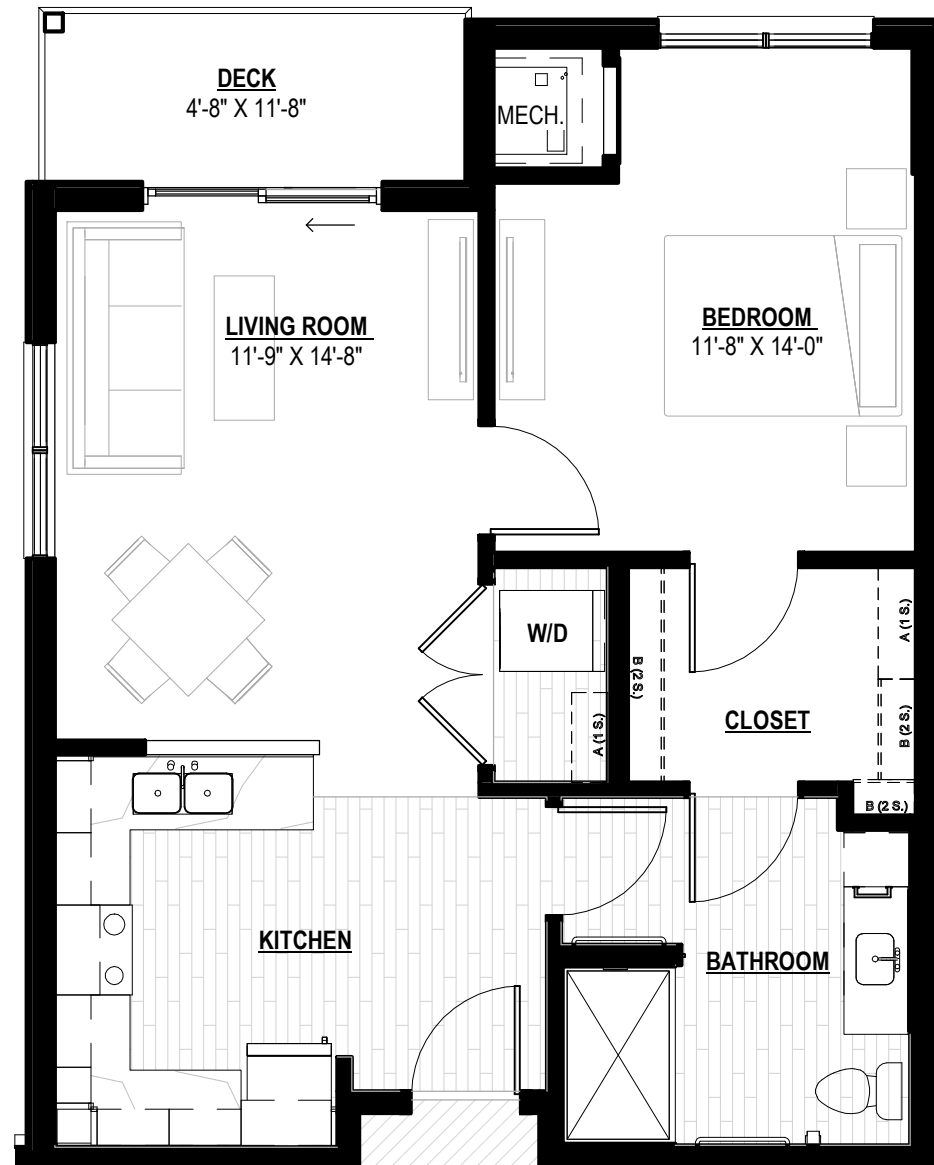

UNITS: 214C, 314C, 414C

RED MAPLE

ONE BED - INDEPENDENT LIVING APPROX. 694 SF

3/16" = 1'-0"

SCALE: 3/16" = 1'-0"

THE MEADOWS SENIOR LIVING

6555 Loftus Lane West
Savage, Minnesota 55378

08/03/2022