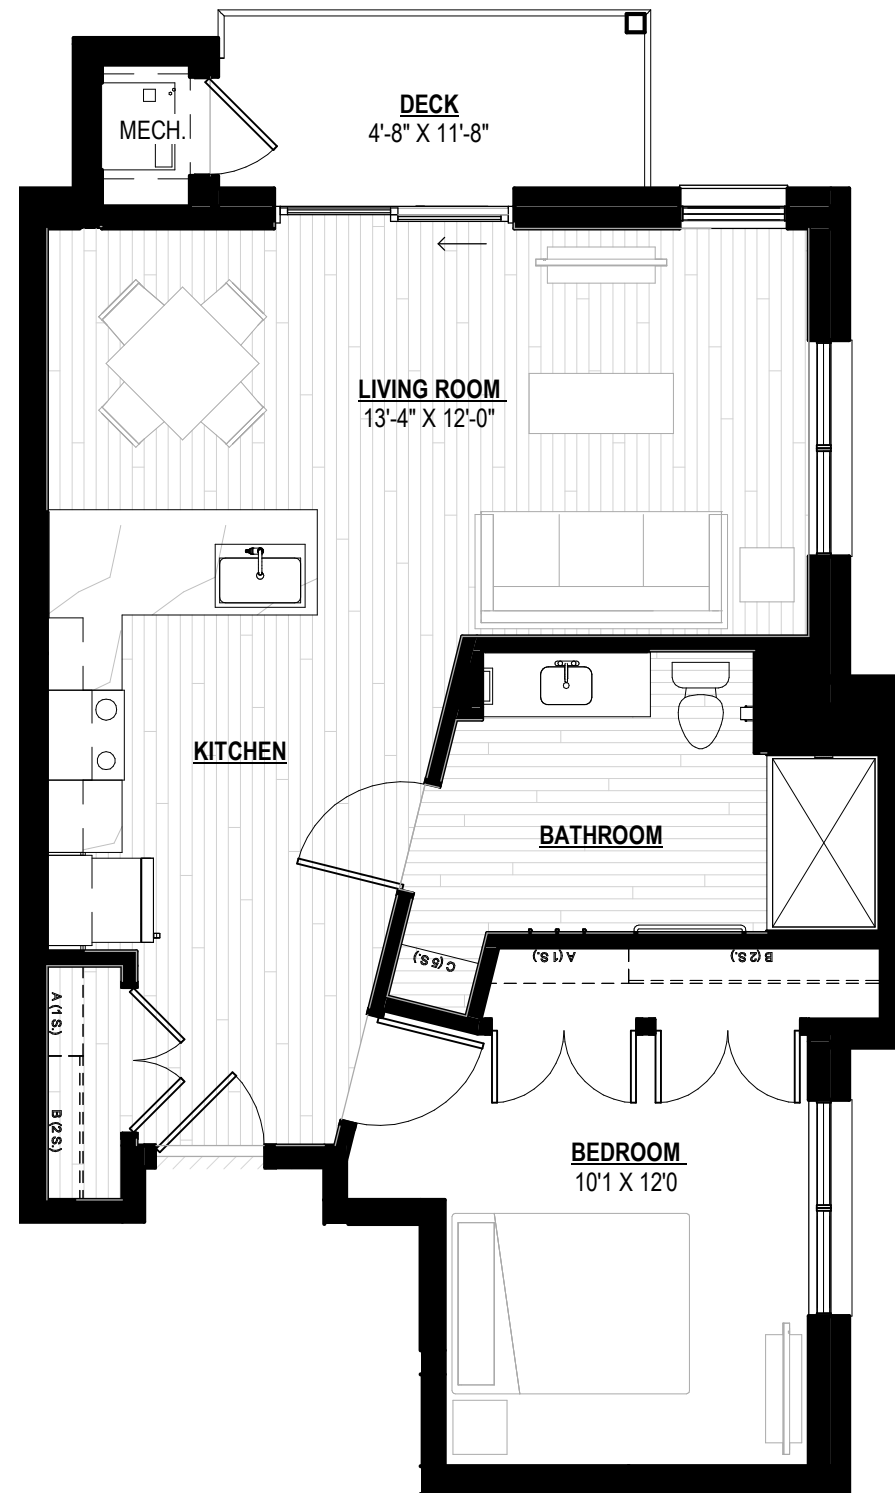

UNITS: 121C

WHITE SPRUCE

ONE BED - MEMORY CARE APPROX. 693 SF

3/16" = 1'-0"

SCALE: 3/16" = 1'-0"

THE MEADOWS SENIOR LIVING

6555 Loftus Lane West
Savage, Minnesota 55378

08/03/2022