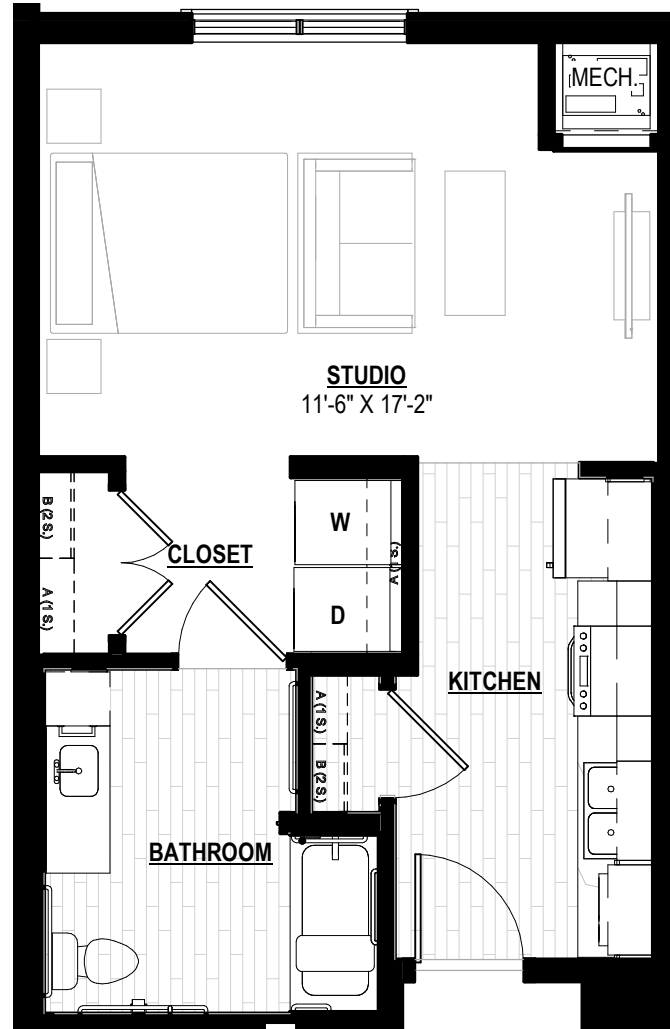

UNITS: 253B, 353B, 453B

## PAPER BIRCH

ACCESSIBLE STUDIO - ASSISTED LIVING APPROX. 486 SF

3/16" = 1'-0"

SCALE: 3/16" = 1'-0"