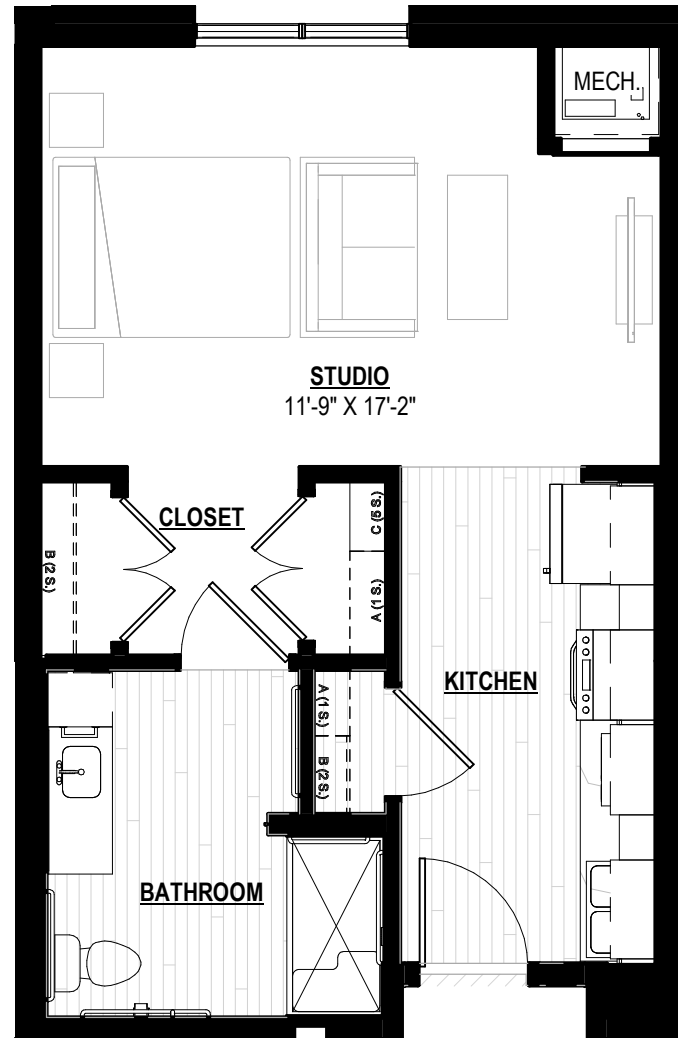

UNITS: 133A, 143B, 122D, 128D

SPRUCE

STUDIO - MEMORY CARE APPROX. 486 SF

3/16" = 1'-0"

SCALE: 3/16" = 1'-0"

THE MEADOWS SENIOR LIVING

6555 Loftus Lane West
Savage, Minnesota 55378

08/03/22