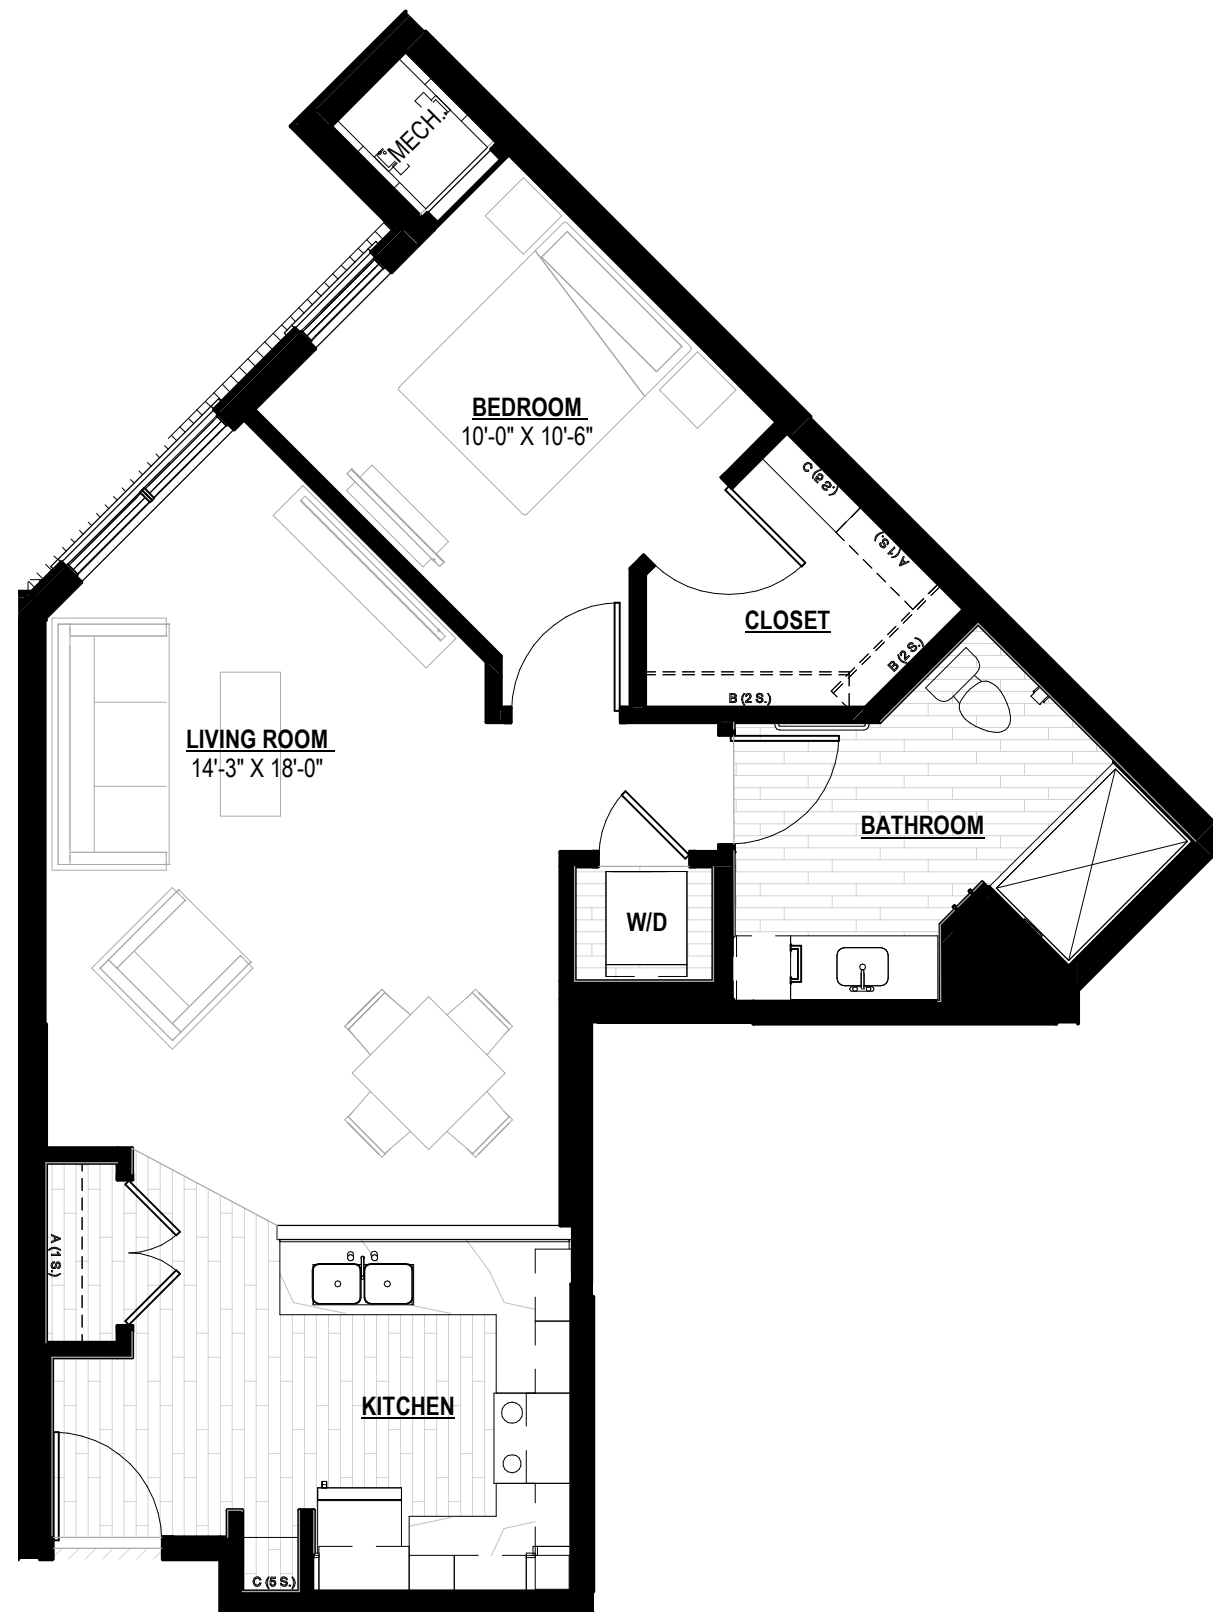

UNITS: 220D, 320D, 341A, 420D, 441A

BLACK MAPLE

ONE BED - ASSISTED LIVING APPROX. 764 SF

3/16" = 1'-0"

SCALE: 3/16" = 1'-0"

THE MEADOWS SENIOR LIVING

6555 Loftus Lane West
Savage, Minnesota 55378

08/03/2022