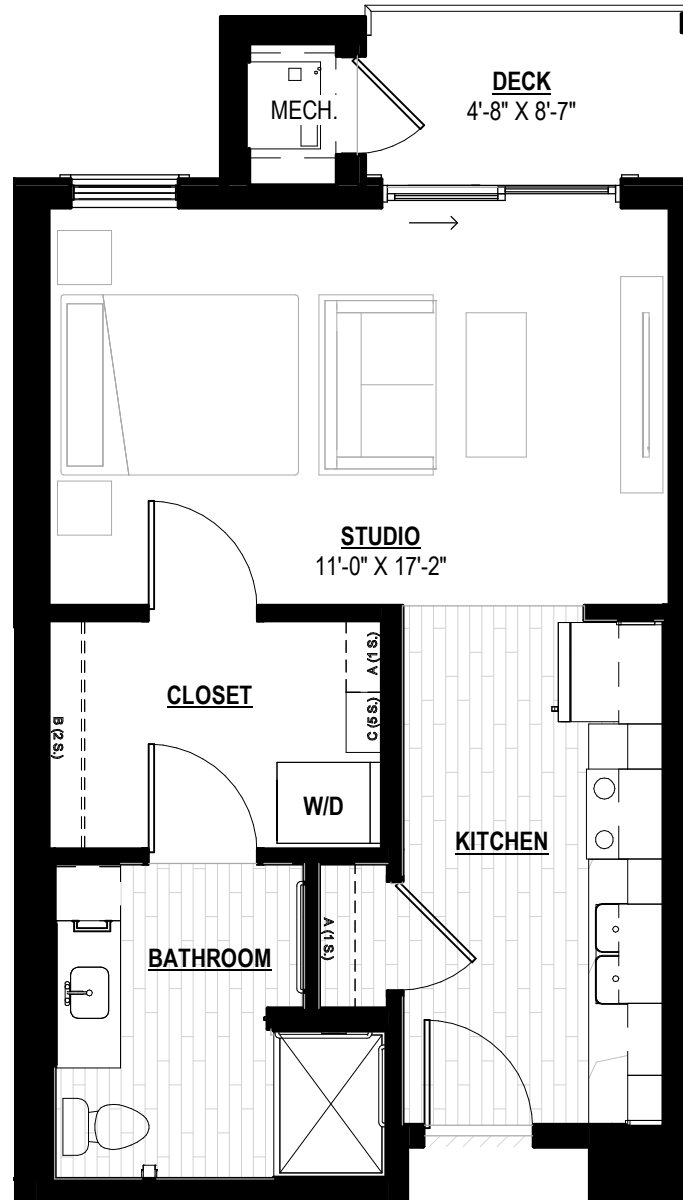

UNITS: 207C, 307C, 407C

HONEY LOCUST

STUDIO - ASSISTED LIVING APPROX. 480 SF

3/16" = 1'-0"

SCALE: 3/16" = 1'-0"

THE MEADOWS SENIOR LIVING

6555 Loftus Lane West
Savage, Minnesota 55378

08/03/2022