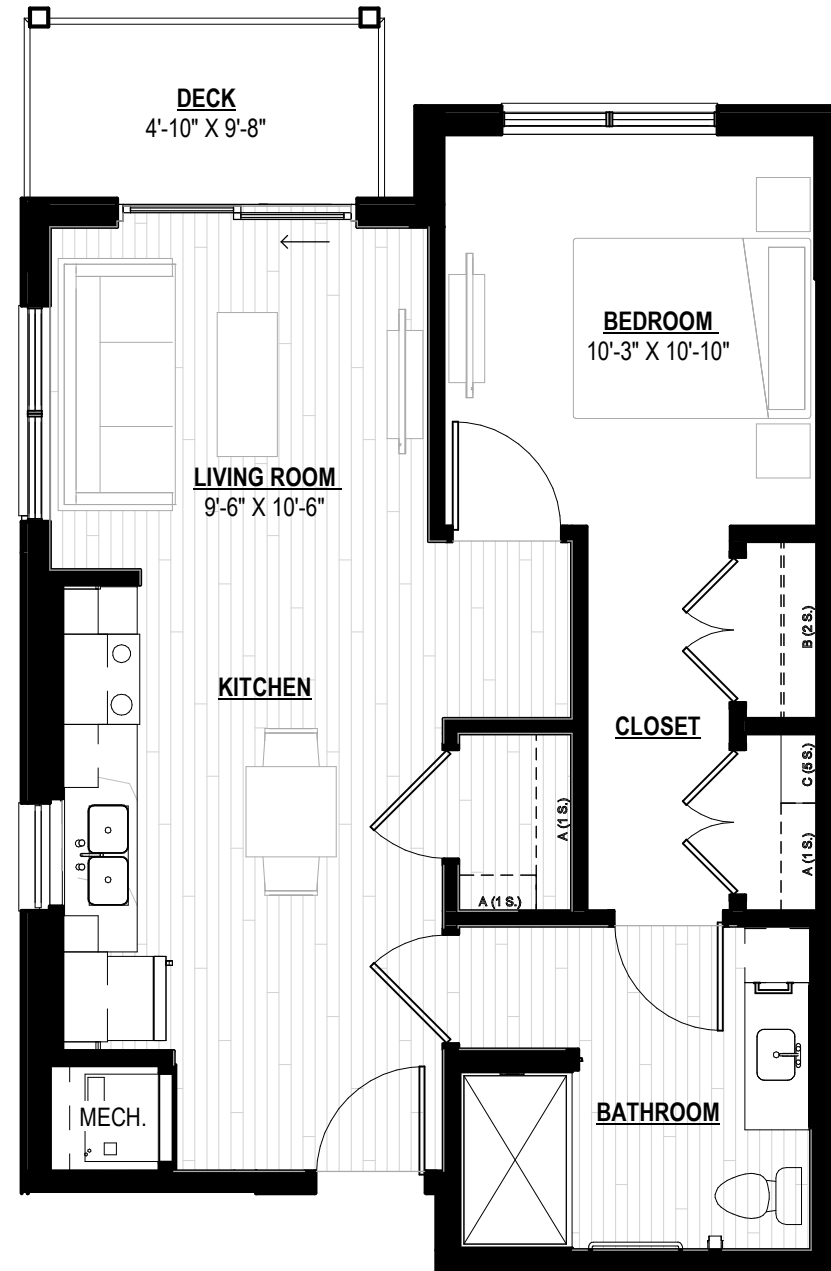

UNITS: 130D

BLACK WILLOW

ONE BED - MEMORY CARE APPROX. 634 SF

3/16" = 1'-0"

SCALE: 3/16" = 1'-0"

THE MEADOWS SENIOR LIVING

6555 Loftus Lane West
Savage, Minnesota 55378

08/03/2022